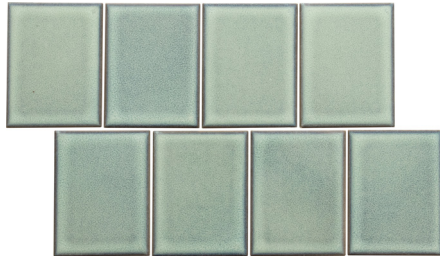

Reminiscent of a classic Shaker door style, Cuadro™ features a beautifully decorative look with all the benefits of tile. Popular blues, in both Royal and Sky, as well as a host of neutrals offer a desirable color palette. And for those more in tune with modern and transitional aesthetics, Cuadro is also available in a clean “frameless” look.

CUADRO™

Glazed Porcelain Mosaic

White

Sky

Gray

White Frame

Sky Frame

Gray Frame

Charcoal

Fawn

Royal

Charcoal Frame

Fawn Frame

Royal Frame

Sizes	
	9" x 14" Mesh 9.37" x 14.41"
Thickness	8mm
Testing	Shade Variation Rating
Results*	V2

- Sustainability Attributes**
- Health Product Declaration (HPD) provided upon request
 - Product Packaging is 100% recyclable
 - VOC Free