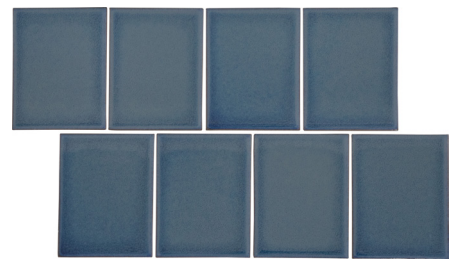

Reminiscent of a classic Shaker door style, Cuadro™ features a beautifully decorative look with all the benefits of tile. Popular blues, in both Royal and Sky, as well as a host of neutrals offer a desirable color palette. And for those more in tune with modern and transitional aesthetics, Cuadro is also available in a clean “frameless” look.

CUADRO™

Glazed Porcelain Mosaic

White

Sky

Gray

White Frame

Sky Frame

Gray Frame

Charcoal

Fawn

Royal

Charcoal Frame

Fawn Frame

Royal Frame

Sizes	
	9" x 14" Mesh 9.37" x 14.41"
Thickness	8mm
Testing	Shade Variation Rating
Results*	V2

- Sustainability Attributes**
- Health Product Declaration (HPD) provided upon request
 - Product Packaging is 100% recyclable
 - VOC Free