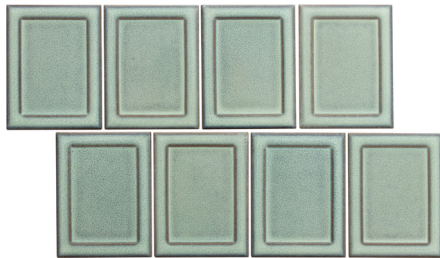

Reminiscent of a classic Shaker door style, Cuadro™ features a beautifully decorative look with all the benefits of tile. Popular blues, in both Royal and Sky, as well as a host of neutrals offer a desirable color palette. And for those more in tune with modern and transitional aesthetics, Cuadro is also available in a clean “frameless” look.

CUADRO™

Glazed Porcelain Mosaic

White

Sky

Gray

White Frame

Sky Frame

Gray Frame

Charcoal

Fawn

Royal

Charcoal Frame

Fawn Frame

Royal Frame

Sizes	
	9" x 14" Mesh 9.37" x 14.41"
Thickness	8mm
Testing	Shade Variation Rating
Results*	V2

- Sustainability Attributes**
- Health Product Declaration (HPD) provided upon request
 - Product Packaging is 100% recyclable
 - VOC Free