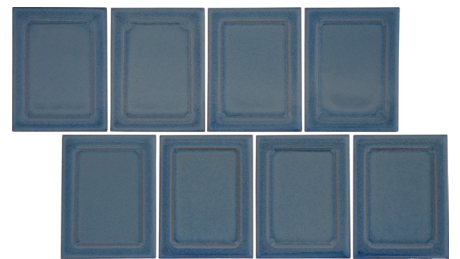

Reminiscent of a classic Shaker door style, Cuadro™ features a beautifully decorative look with all the benefits of tile. Popular blues, in both Royal and Sky, as well as a host of neutrals offer a desirable color palette. And for those more in tune with modern and transitional aesthetics, Cuadro is also available in a clean “frameless” look.

CUADRO™

Glazed Porcelain Mosaic

White

Sky

Gray

White Frame

Sky Frame

Gray Frame

Charcoal

Fawn

Royal

Charcoal Frame

Fawn Frame

Royal Frame

Sizes	
	9" x 14" Mesh 9.37" x 14.41"
Thickness	8mm
Testing	Shade Variation Rating
Results*	V2

- Sustainability Attributes**
- Health Product Declaration (HPD) provided upon request
 - Product Packaging is 100% recyclable
 - VOC Free