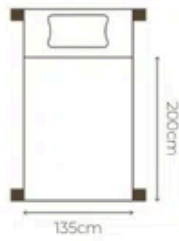

M·H·G
LIVING

Duvet Size Guide

Single

Double

King

Super King