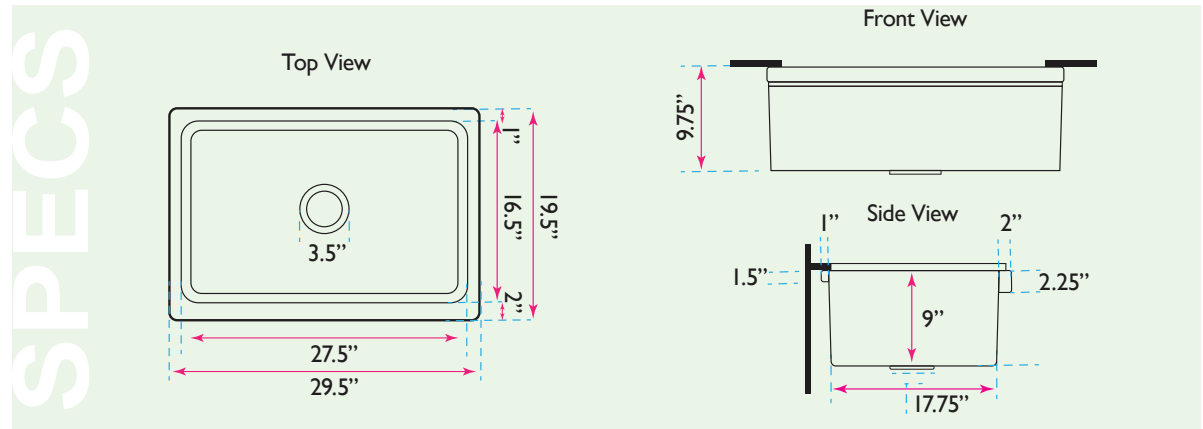

Premium Fireclay Farmhouse Apron Sink With Grid and Drain

OVERALL DIMENSIONS	INTERIOR BOWL	INTERIOR BOWL DEPTH	APRON HEIGHT	DRAIN DIMENSIONS
29.5" x 19.5"	27.5" x 17.75"	9"	9.75"	3.5" Opening

FEATURES:

- Premium Fireclay Sink with Decorative Apron
- Template Not Included
- Very Heavy 2 Person Lift Recommended
- Limited Warranty
- Bowl tapers approx. 2" to bottom
- Nominal Dimensions, actual may vary up to .25"
- Bottom is 7/8" thick, please use an extended flange/extension ferrule
- Custom Cabinet Required
- Made in Italy