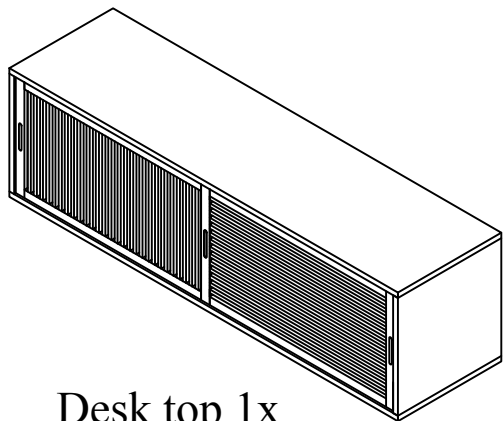

Assembly instructions: MOSAIC TV STAND 1500x400x580

A

Desk top 1x

B

Cabinet legs (angle) 4x

D

Allen key 1x

C

Cabinet legs (Center) 1x

E

Bolt M6 x 30mm 16x

STEP 1:

STEP 2: Finish.