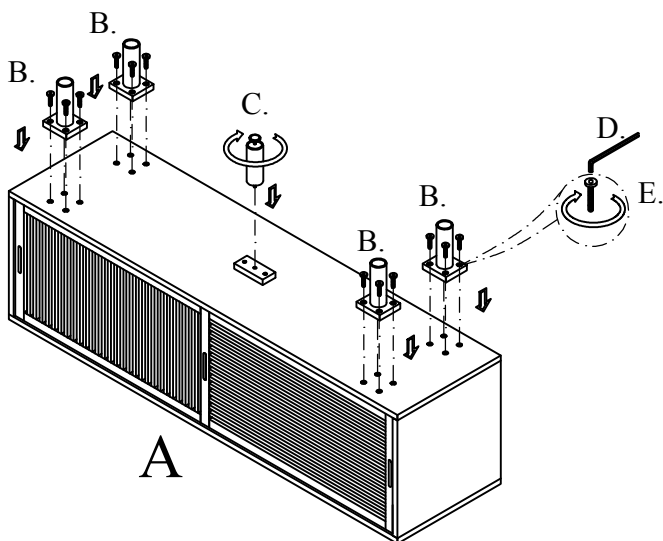

Assembly instructions: MOSAIC TV STAND 1500x400x580

A

Desk top 1x

B

Cabinet legs (angle) 4x

D

Allen key 1x

C

Cabinet legs (Center) 1x

E

Bolt M6 x 30mm 16x

STEP 1:

STEP 2: Finish.