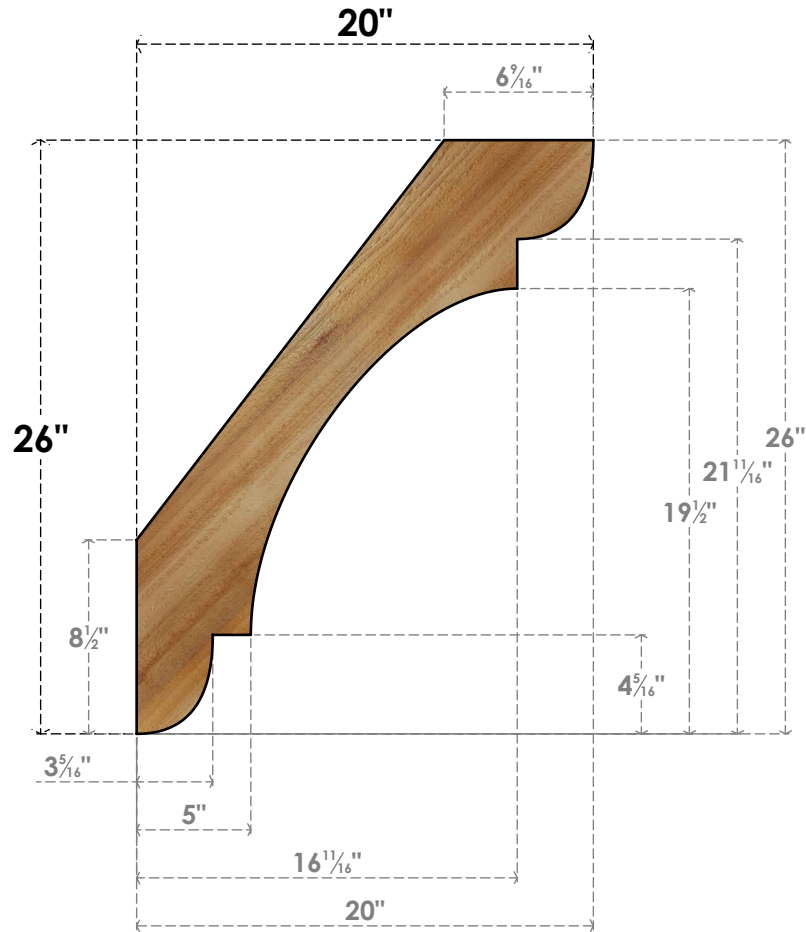

BRC04X20X26OLY00RWR

4"W X 20"D X 26"H OLYMPIC ROUGH SAWN BRACE, WESTERN RED CEDAR

SIDE

FRONT

EKENA MILLWORK
 2300 WEST MAIN ST.
 CLARKSVILLE, TX 75426
 TOLL FREE: 866-607-0453
 WWW.EKENAMILLWORK.COM

NOTES

1. INSTALLATION TO BE COMPLETED IN ACCORDANCE WITH MANUFACTURER'S SPECIFICATIONS.
2. DRAWING MAY NOT BE TO SCALE
3. THIS DRAWING IS INTENDED FOR DESIGN AND PLANNING PURPOSES ONLY.
4. ALL INFORMATION CONTAINED HEREIN WAS CURRENT AT THE TIME OF DEVELOPMENT BUT MUST BE REVIEWED AND APPROVED BY THE PRODUCT MANUFACTURER TO BE CONSIDERED ACCURATE.
5. PRODUCTS ARE NOT KILN DRIED. THIS ITEM IS UNIQUE AND WILL CONTAIN THE NATURAL VARIATIONS THAT THE WOOD SPECIES OFFERS. THIS MAY RESULT IN VARIATIONS UP TO 1/4"