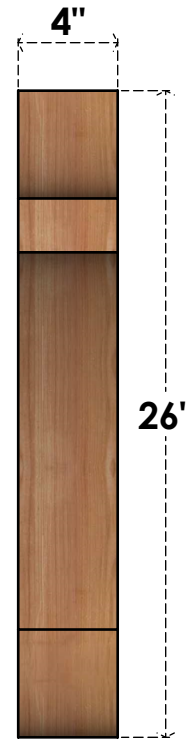

BRC04X20X26OLY00RWR

4"W X 20"D X 26"H OLYMPIC ROUGH SAWN BRACE, WESTERN RED CEDAR

SIDE

FRONT

EKENA MILLWORK
 2300 WEST MAIN ST.
 CLARKSVILLE, TX 75426
 TOLL FREE: 866-607-0453
 WWW.EKENAMILLWORK.COM

NOTES

1. INSTALLATION TO BE COMPLETED IN ACCORDANCE WITH MANUFACTURER'S SPECIFICATIONS.
2. DRAWING MAY NOT BE TO SCALE
3. THIS DRAWING IS INTENDED FOR DESIGN AND PLANNING PURPOSES ONLY.
4. ALL INFORMATION CONTAINED HEREIN WAS CURRENT AT THE TIME OF DEVELOPMENT BUT MUST BE REVIEWED AND APPROVED BY THE PRODUCT MANUFACTURER TO BE CONSIDERED ACCURATE.
5. PRODUCTS ARE NOT KILN DRIED. THIS ITEM IS UNIQUE AND WILL CONTAIN THE NATURAL VARIATIONS THAT THE WOOD SPECIES OFFERS. THIS MAY RESULT IN VARIATIONS UP TO 1/4"