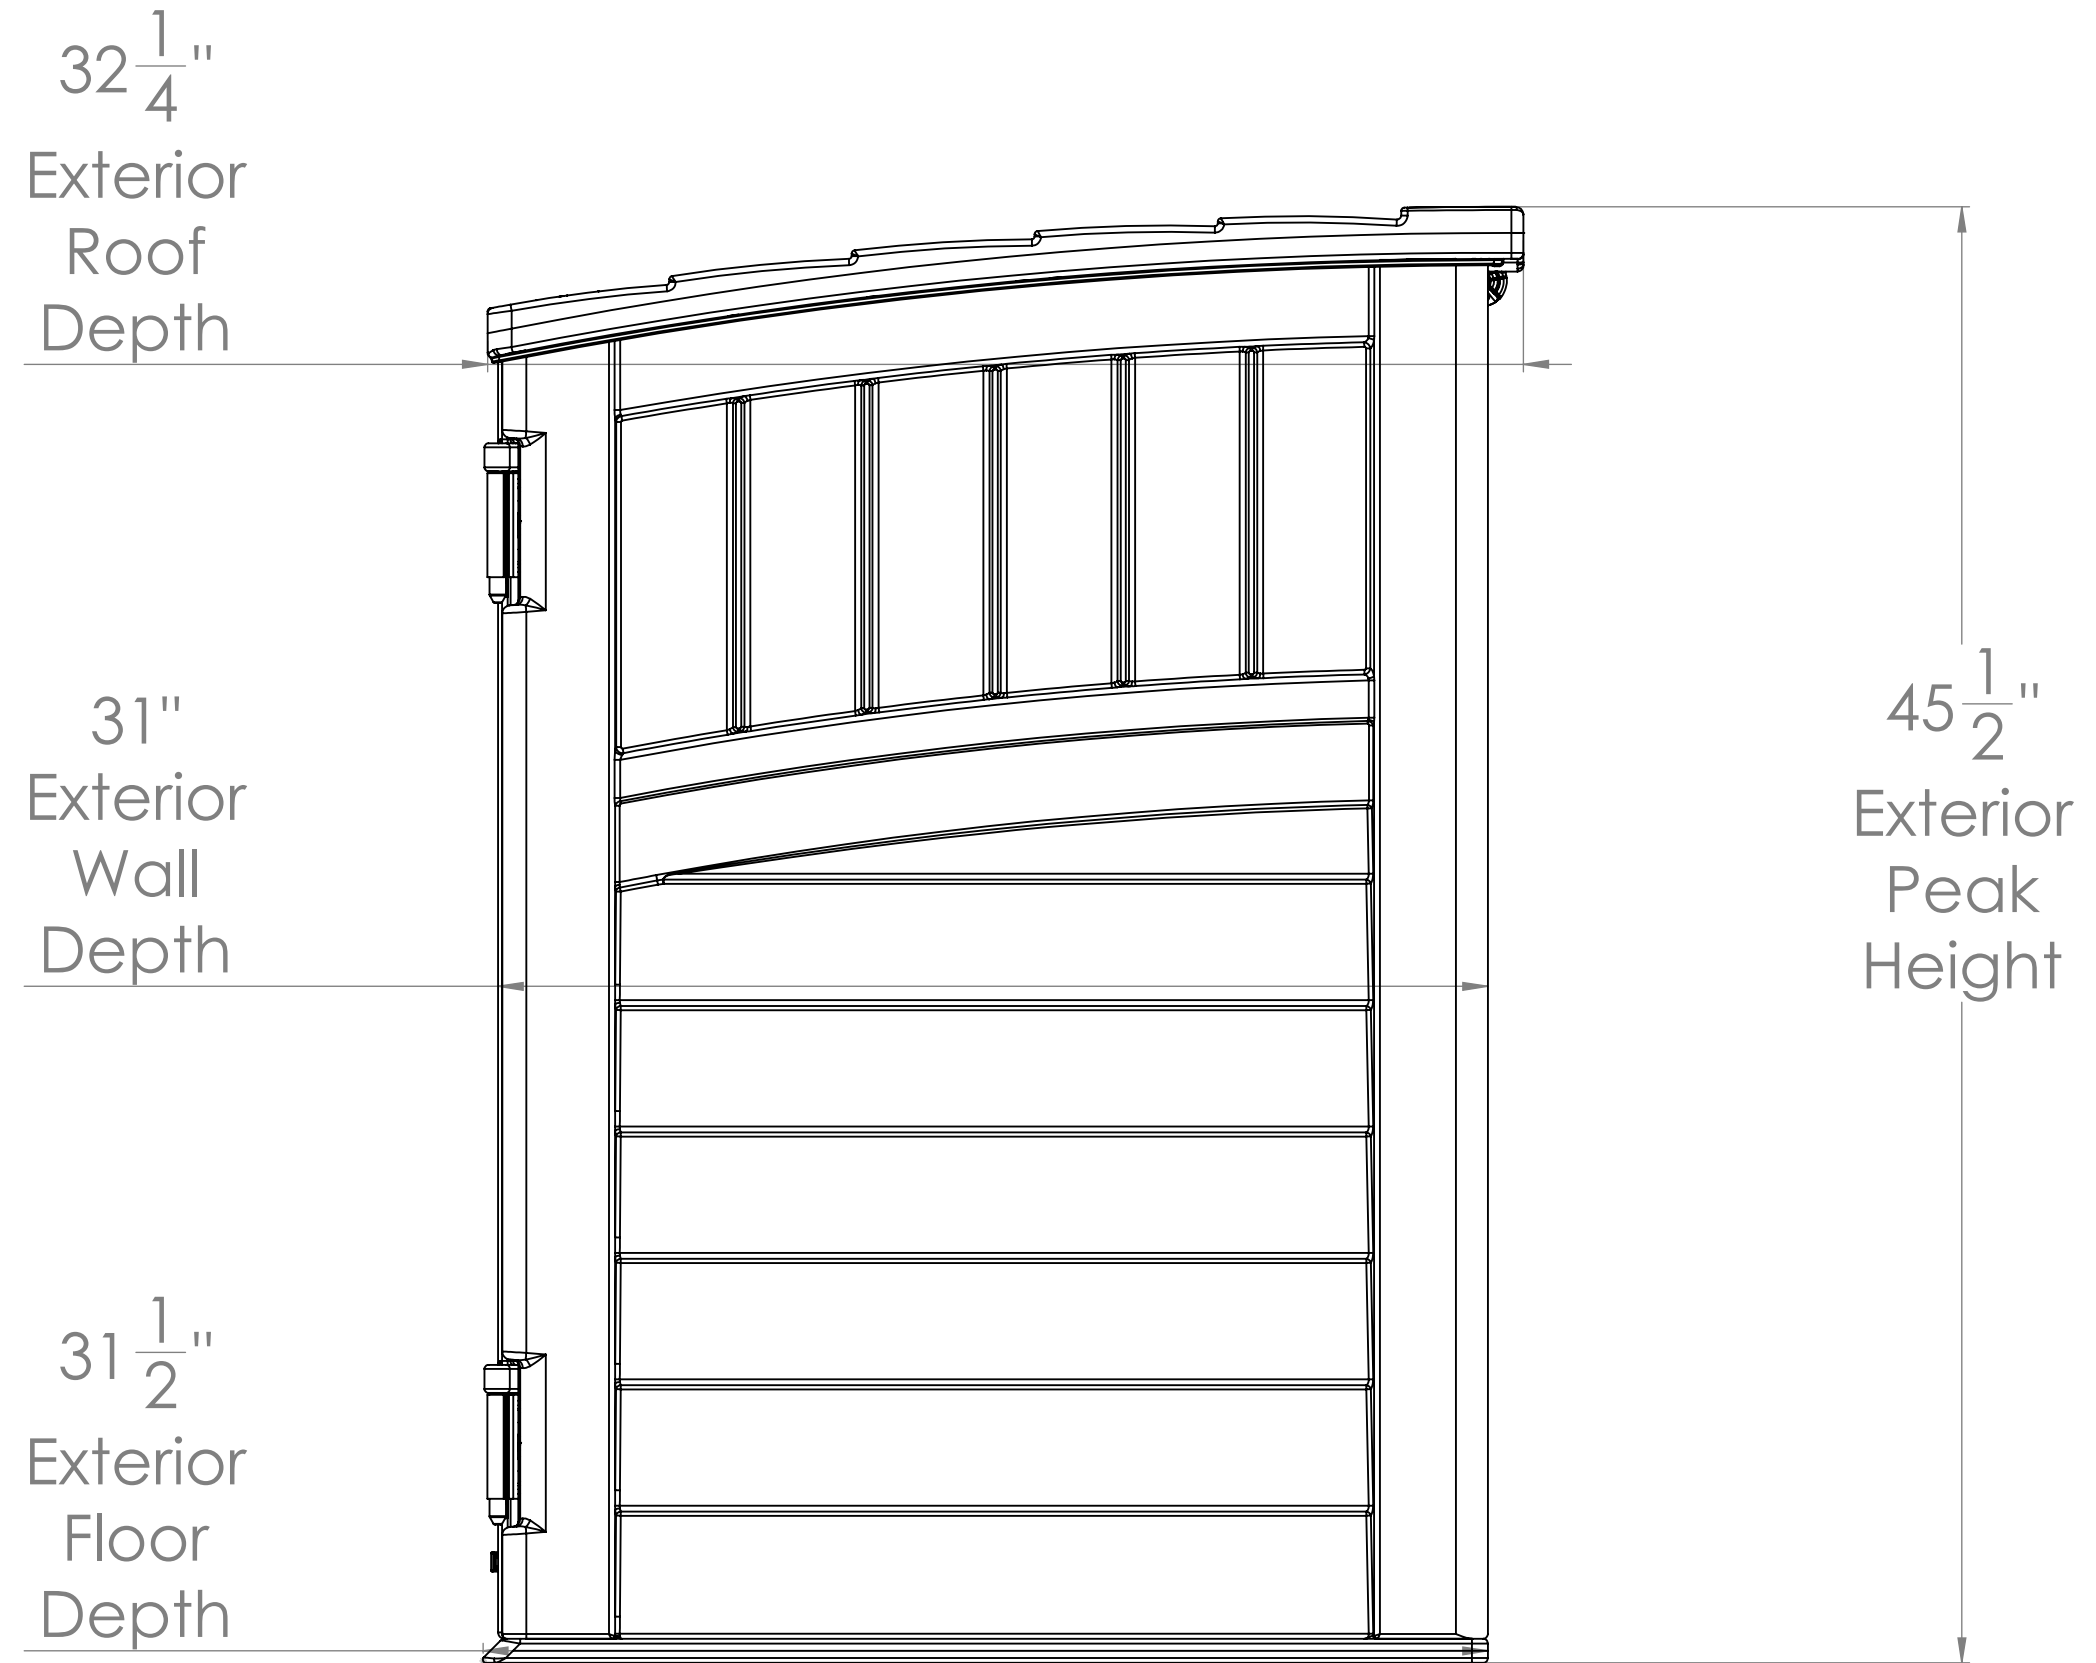

BMS 2500 Front

BMS 2500 Front

53"
Exterior
Roof
Width

46 $\frac{1}{4}$ "
Door
Width

40 $\frac{1}{4}$ "
Door
Height

51 $\frac{1}{2}$ "
Exterior
Wall
Width

BMS 2500 Side

BMS 2500 Side

BMS 2500 Top

BMS 2500 Top

49" Interior Width

BMS 2500 SECTION VIEW

40"
Interior
Roof
Peak
(Front)

43"
Interior
Roof
Peak
(Rear)

SECTION A-A
SCALE 1 : 5