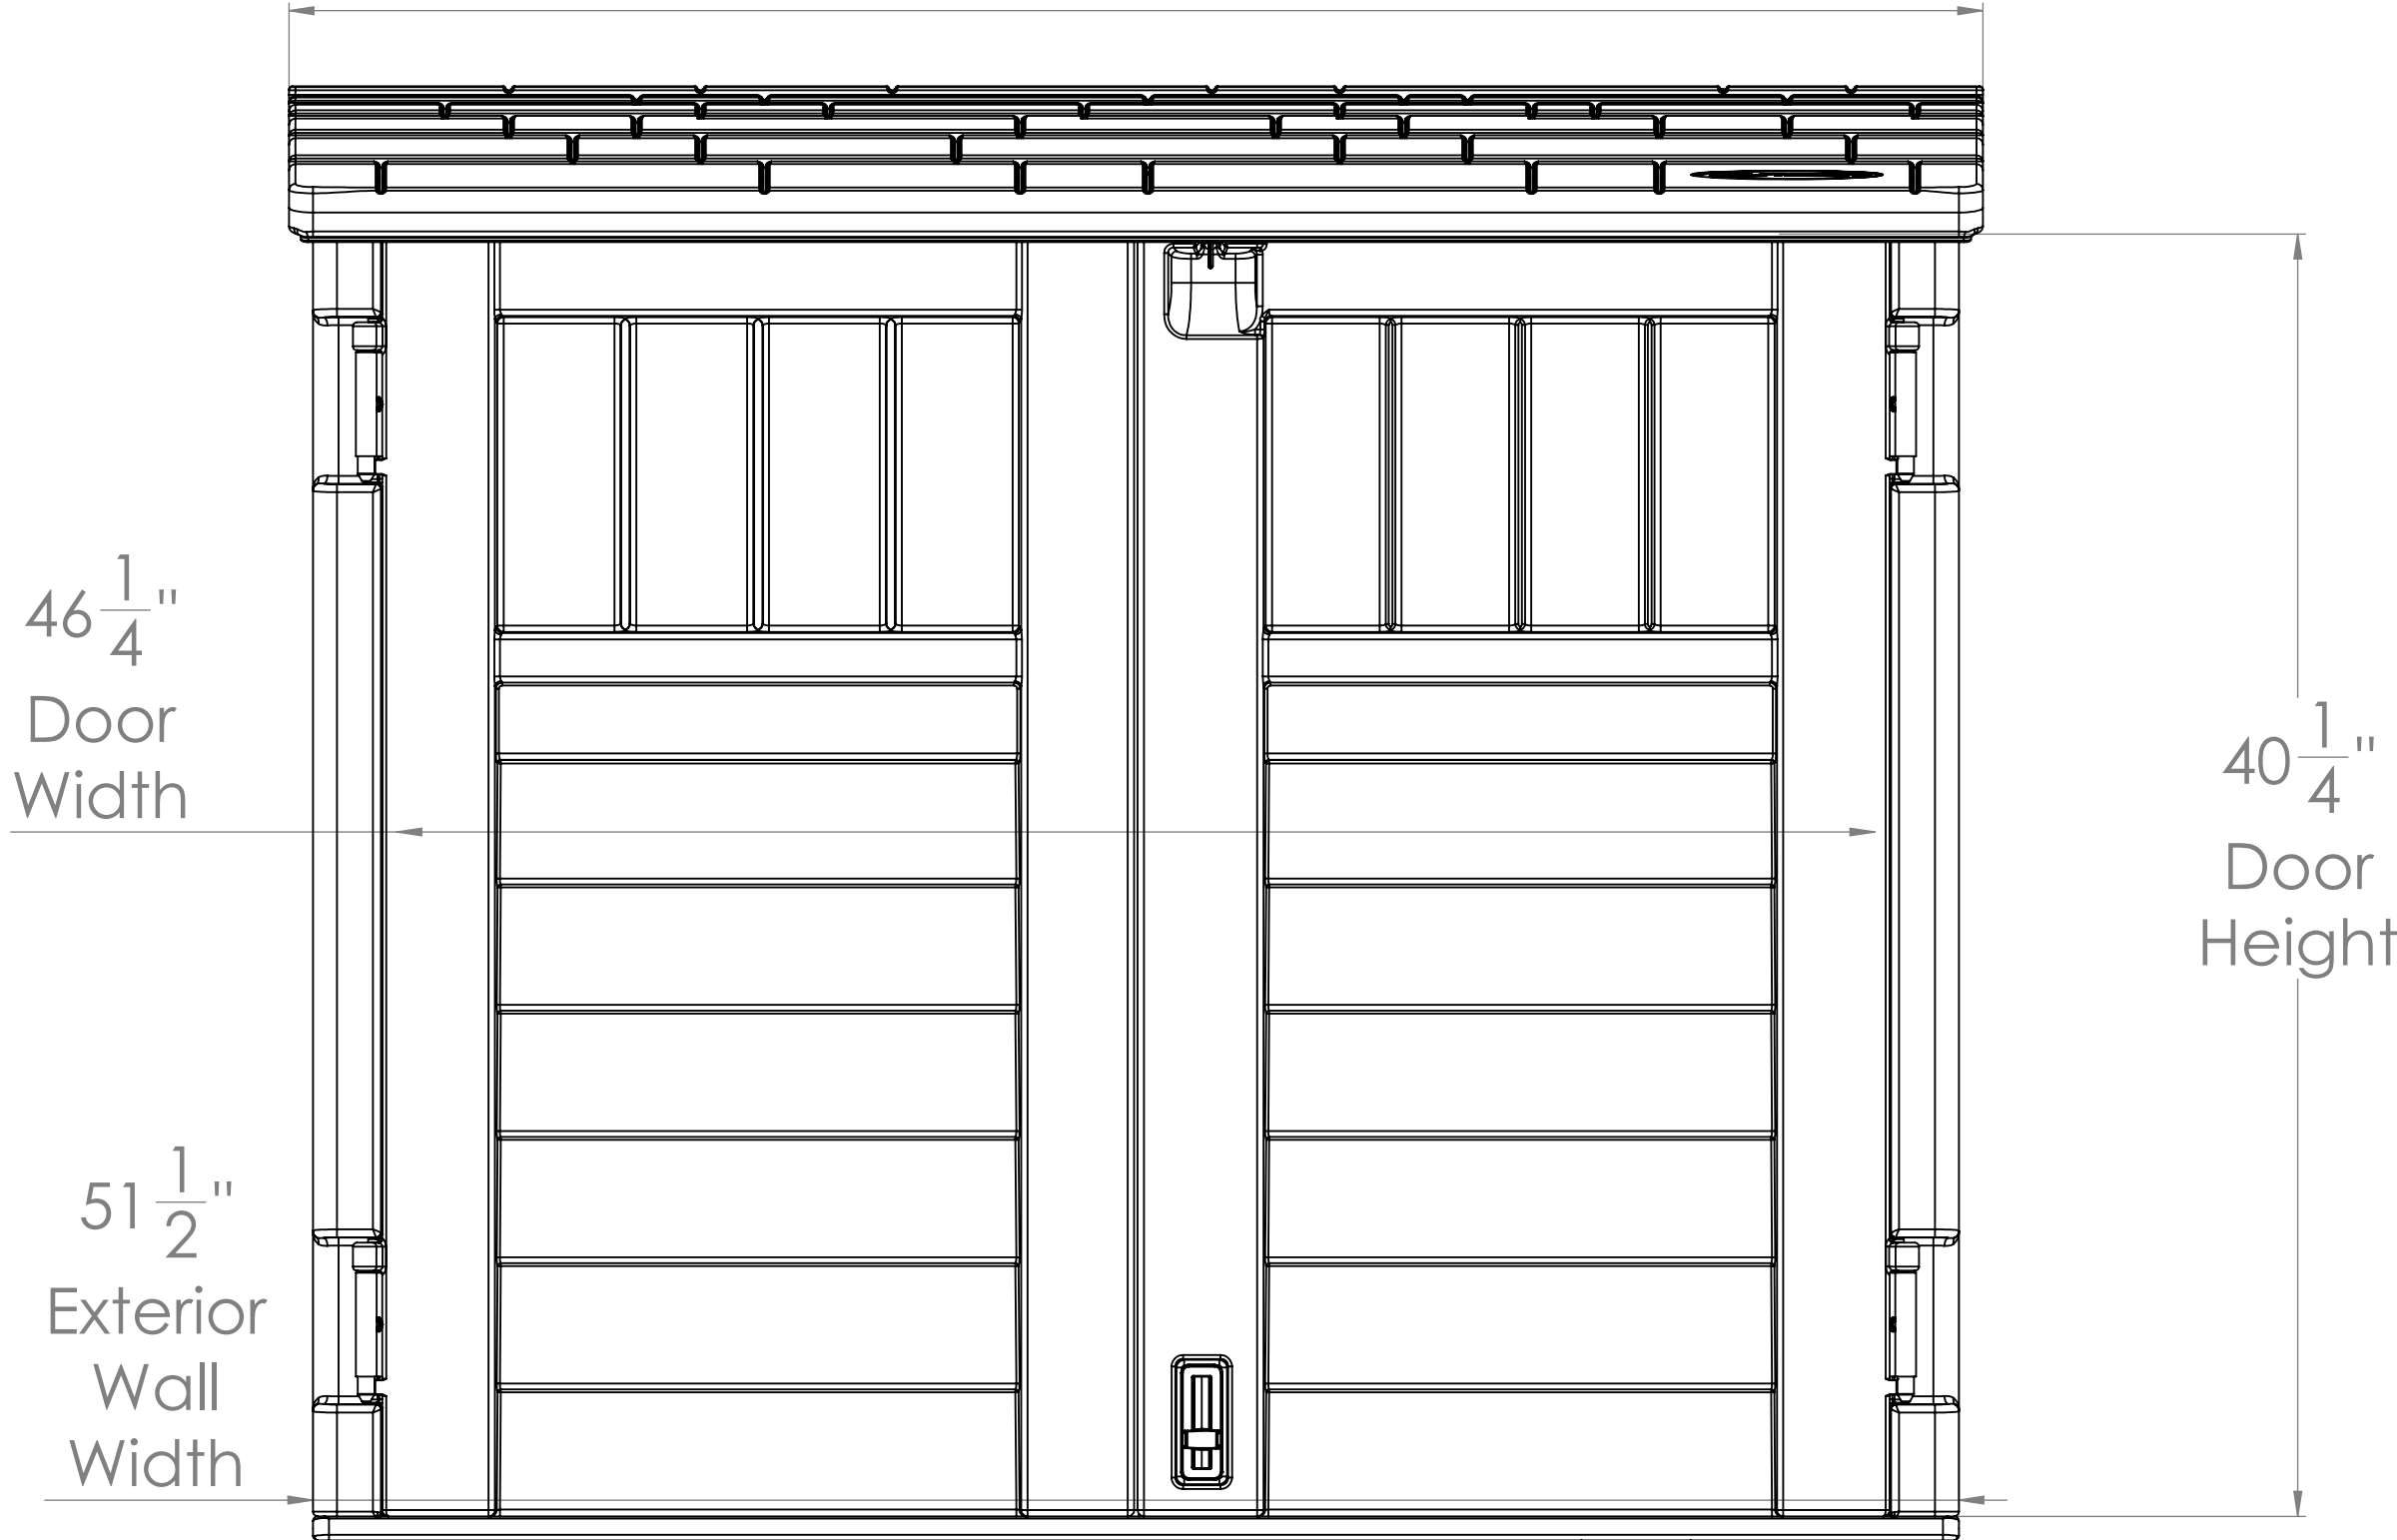

BMS 2500 Front

BMS 2500 Front

53"
Exterior
Roof
Width

46 $\frac{1}{4}$ "
Door
Width

40 $\frac{1}{4}$ "
Door
Height

51 $\frac{1}{2}$ "
Exterior
Wall
Width

BMS 2500 Side

BMS 2500 Side

BMS 2500 Top

BMS 2500 Top

49" Interior Width

BMS 2500 SECTION VIEW

40"
Interior
Roof
Peak
(Front)

43"
Interior
Roof
Peak
(Rear)

SECTION A-A
SCALE 1 : 5