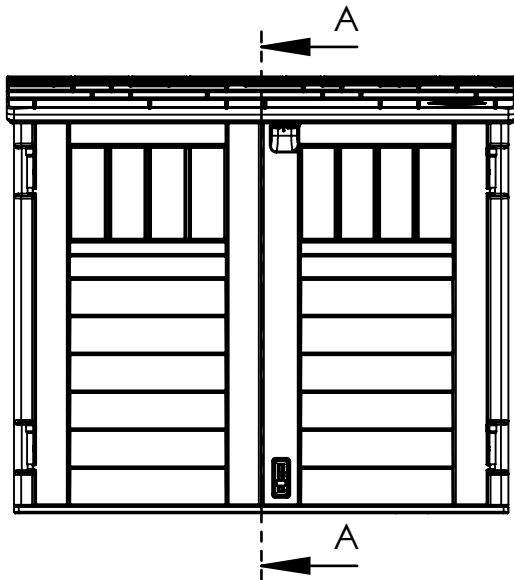

BMS 2500 Front

BMS 2500 Front

53"
Exterior
Roof
Width

46 $\frac{1}{4}$ "
Door
Width

40 $\frac{1}{4}$ "
Door
Height

51 $\frac{1}{2}$ "
Exterior
Wall
Width

BMS 2500 Side

BMS 2500 Side

BMS 2500 Top

BMS 2500 Top

49" Interior Width

BMS 2500 SECTION VIEW

40"
Interior
Roof
Peak
(Front)

43"
Interior
Roof
Peak
(Rear)

SECTION A-A
SCALE 1 : 5