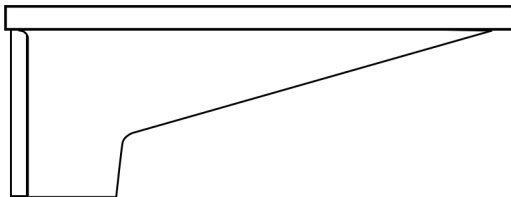

23"

16"

Undermount Ramp Specifications

Material: Composite Stone

Color: Haze Gray Gloss

Weight: 23 pounds

Handcrafted in Miami Lakes, FL

16"

23"

6.5"

19"

6.5"

- Undermount ramp bowl in Haze Gray gloss.
- Does not include an overflow.
- Undermount only.
- Flange made to fit commonly used undermount hardware. Undermount hardware is not included.
- One-piece construction.
- Does not include template. Opening should be made using product as a reference.
- This material is non-porous, meaning it is stain, mold and mildew resistant.