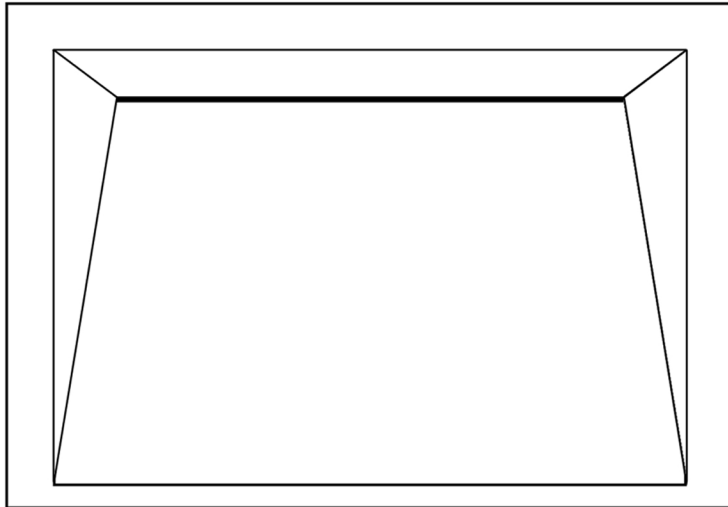

23"

16"

Undermount Ramp Specifications

Material: Composite Stone

Color: Haze Gray Gloss

Weight: 23 pounds

Handcrafted in Miami Lakes, FL

16"

23"

6.5"

19"

6.5"

- Undermount ramp bowl in Haze Gray gloss.
- Does not include an overflow.
- Undermount only.
- Flange made to fit commonly used undermount hardware. Undermount hardware is not included.
- One-piece construction.
- Does not include template. Opening should be made using product as a reference.
- This material is non-porous, meaning it is stain, mold and mildew resistant.