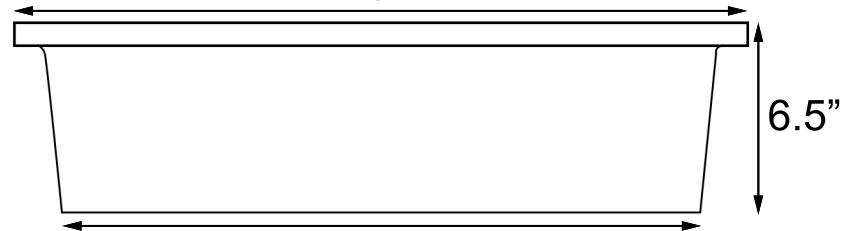

23"

16"

Undermount Ramp Specifications

Material: Composite Stone

Color: Haze Gray Gloss

Weight: 23 pounds

Handcrafted in Miami Lakes, FL

16"

23"

6.5"

19"

6.5"

- Undermount ramp bowl in Haze Gray gloss.
- Does not include an overflow.
- Undermount only.
- Flange made to fit commonly used undermount hardware. Undermount hardware is not included.
- One-piece construction.
- Does not include template. Opening should be made using product as a reference.
- This material is non-porous, meaning it is stain, mold and mildew resistant.