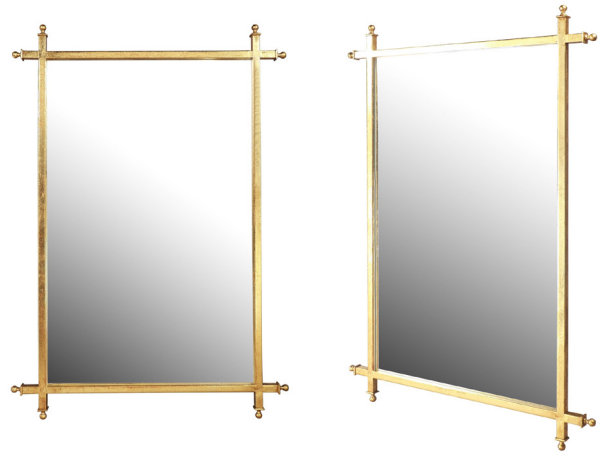

Caesar Mirror

ELLAHOME

SKU#

MR18

Overall

49"h x 33"w x 1"d

Description

All you need is a large rectangular mirror to make an impression. With overlapping frames giving this mirror a hint of character, this piece is ideal to enhance bathrooms, foyers, and living rooms.

Finish Options

- AB Antique Black
- BB Bronzed Brass
- DO Deep Ocean
- DG Distressed Gray
- FB Flat Black
- GL Gold Leaf (+15%)
- MB Metallic Bronze
- MG Metallic Graphite
- OW Oyster White
- SL Silver Leaf (+15%)

Materials

Metal

Weight

55 lb