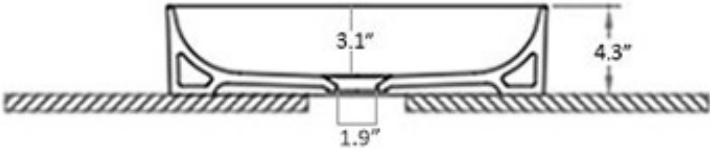

Collection |
Vision

Model |
Vision 6042

Dimensions Metric

1 inch = 2.54 cm

1 inch = 25.4 mm

1051 Lea Drive - Collegeville, PA 19426
Tel. 215 513 9400 - Fax 610 831 0215

www.ws bathcollections.com - info@ws bathcollections.com

* WS Bath Collections reserves the right to revise dimensions or information on this sheet without notice

| | | | |
|---------------------------------------|---------------------------------------|--|---|
| <p>Collection Vision</p> | <p>Model Vision 6042</p> | <p>Dimensions Metric <i>1 inch = 2.54 cm</i> <i>1 inch = 25.4 mm</i></p> | <p> 1051 Lea Drive - Collegeville, PA 19426 Tel. 215 513 9400 - Fax 610 831 0215 www.ws bathcollections.com - info@ws bathcollections.com</p> |
|---------------------------------------|---------------------------------------|--|---|