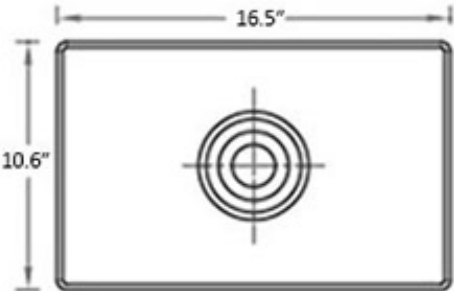

Collection |
Vision

Model |
Vision 6042

Dimensions Metric

1 inch = 2.54 cm

1 inch = 25.4 mm

1051 Lea Drive - Collegeville, PA 19426
Tel. 215 513 9400 - Fax 610 831 0215

www.ws bathcollections.com - info@ws bathcollections.com

* WS Bath Collections reserves the right to revise dimensions or information on this sheet without notice

| | | | |
|---------------------------------------|---------------------------------------|--|---|
| <p>Collection Vision</p> | <p>Model Vision 6042</p> | <p>Dimensions Metric <i>1 inch = 2.54 cm</i> <i>1 inch = 25.4 mm</i></p> | <p> 1051 Lea Drive - Collegeville, PA 19426 Tel. 215 513 9400 - Fax 610 831 0215 www.ws bathcollections.com - info@ws bathcollections.com</p> |
|---------------------------------------|---------------------------------------|--|---|

Bolts

Silicone (optional)

Collection
Vision

Model |
Vision 6042

Dimensions Metric
1 inch = 2.54 cm
1 inch = 25.4 mm

WS[®]
BATH
COLLECTIONS

1051 Lea Drive - Collegeville, PA 19426
Tel. 215 513 9400 - Fax 610 831 0215
www.ws bathcollections.com - info@ws bathcollections.com