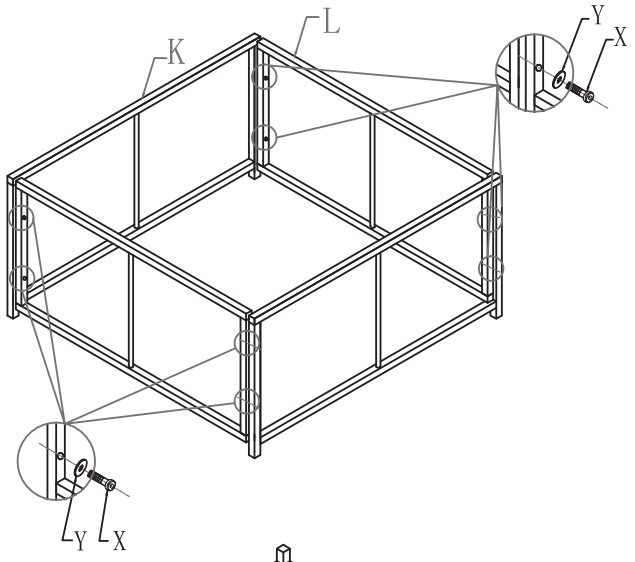

Sectional Outdoor Wicker Furniture Set INSTRUCTIONS

GRE3-LV

GRE2CA-LV

Outdoor Wicker Furniture Set Infinitely Combination 5 PCS

5PCS
GRE3-LV+GRE2CA-LV

A		1
B		1
C		1
D		1
X	 M6*35	13
Y		13
Z		1

Corner Sofa

Step 1

Step 2

Step 3

Ottoman

G2		1
H	Part "H" is in the GRE2CA-LV 	2
I2		2
X	 M6*35	12
Y		12

Step 1

Step 2

Ottoman

Step 3

J		1
K		2
L		2
M		1
X	 M6*35	12
Y		12

Step 1

Step 2

Step 3

Coffee Table