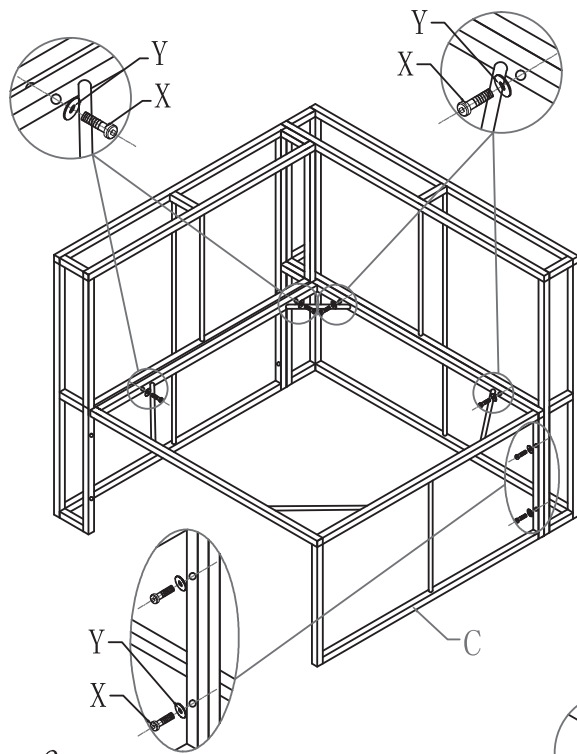

Sectional Outdoor Wicker Furniture Set INSTRUCTIONS

GRE3-LV

GRE2CA-LV

Outdoor Wicker Furniture Set Infinitely Combination 5 PCS

5PCS
GRE3-LV+GRE2CA-LV

A		1
B		1
C		1
D		1
X	 M6*35	13
Y		13
Z		1

Corner Sofa

Step 1

Step 2

Step 3

Ottoman

G2		1
H	Part "H" is in the GRE2CA-LV 	2
I2		2
X	 M6*35	12
Y		12

Step 1

Step 2

Ottoman

Step 3

J		1
K		2
L		2
M		1
X	 M6*35	12
Y		12

Step 1

Step 2

Step 3

Coffee Table