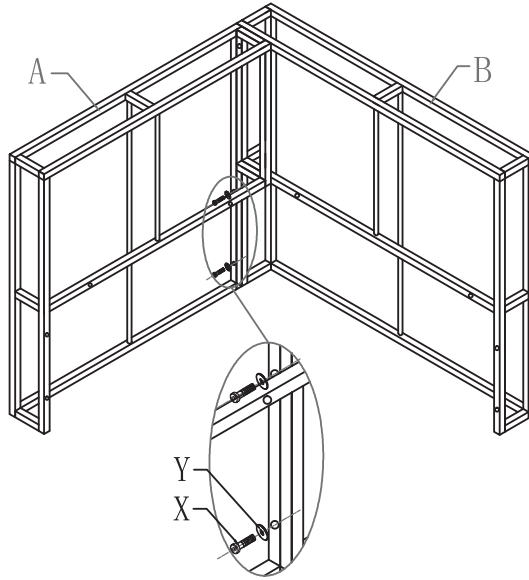

Sectional Outdoor Wicker Furniture Set INSTRUCTIONS

GRE3-LV

GRE2CA-LV

Outdoor Wicker Furniture Set Infinitely Combination 5 PCS

5PCS
GRE3-LV+GRE2CA-LV

A		1
B		1
C		1
D		1
X	 M6*35	13
Y		13
Z		1

Corner Sofa

Step 1

Step 2

Step 3

Ottoman

G2		1
H	Part "H" is in the GRE2CA-LV 	2
I2		2
X	 M6*35	12
Y		12

Step 1

Step 2

Ottoman

Step 3

J		1
K		2
L		2
M		1
X	 M6*35	12
Y		12

Step 1

Step 2

Step 3

Coffee Table