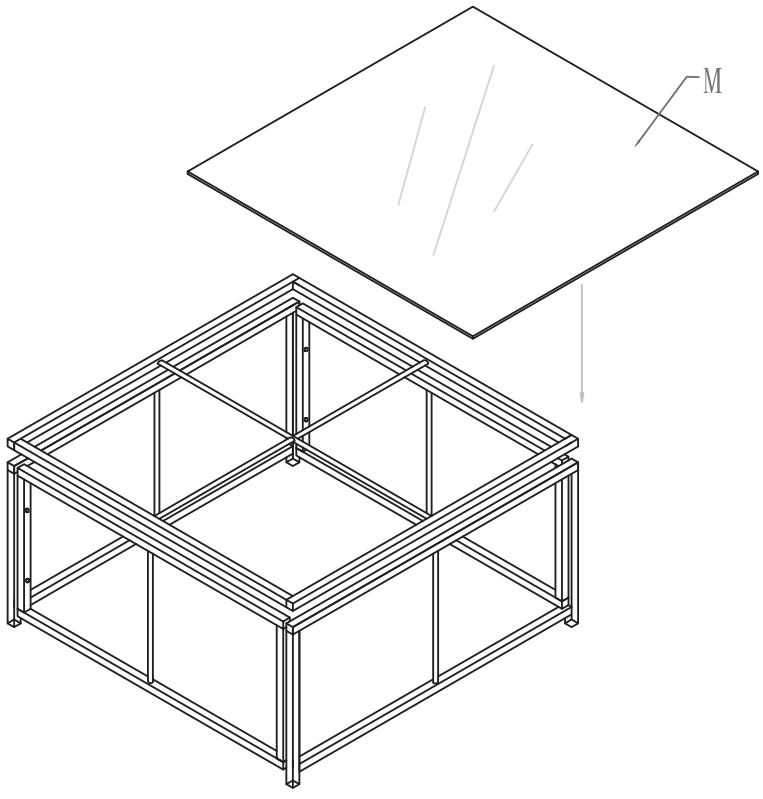

Sectional Outdoor Wicker Furniture Set INSTRUCTIONS

GRE3-LV

GRE2CA-LV

Outdoor Wicker Furniture Set Infinitely Combination 5 PCS

5PCS
GRE3-LV+GRE2CA-LV

A		1
B		1
C		1
D		1
X	 M6*35	13
Y		13
Z		1

Corner Sofa

Step 1

Step 2

Step 3

Ottoman

G2		1
H	Part "H" is in the GRE2CA-LV 	2
I2		2
X	 M6*35	12
Y		12

Step 1

Step 2

Ottoman

Step 3

J		1
K		2
L		2
M		1
X	 M6*35	12
Y		12

Step 1

Step 2

Step 3

Coffee Table