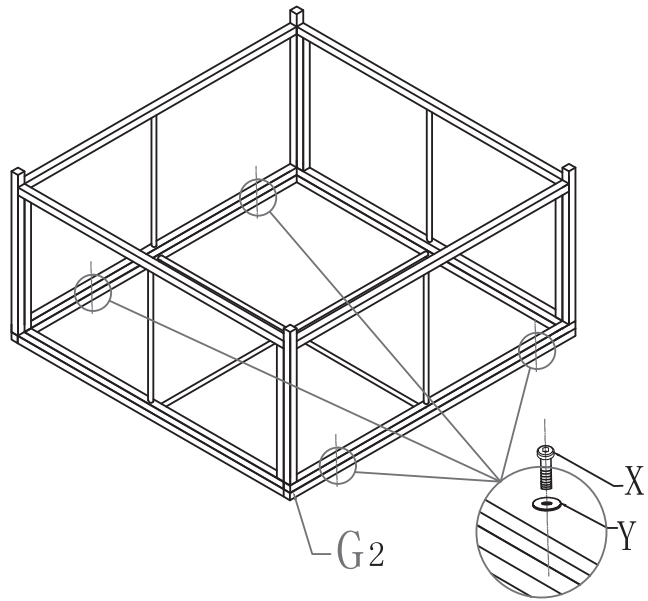

Sectional Outdoor Wicker Furniture Set INSTRUCTIONS

GRE3-LV

GRE2CA-LV

Outdoor Wicker Furniture Set Infinitely Combination 5 PCS

5PCS
GRE3-LV+GRE2CA-LV

A		1
B		1
C		1
D		1
X	 M6*35	13
Y		13
Z		1

Corner Sofa

Step 1

Step 2

Step 3

Ottoman

G2		1
H	Part "H" is in the GRE2CA-LV 	2
I2		2
X	 M6*35	12
Y		12

Step 1

Step 2

Ottoman

Step 3

J		1
K		2
L		2
M		1
X	 M6*35	12
Y		12

Step 1

Step 2

Step 3

Coffee Table