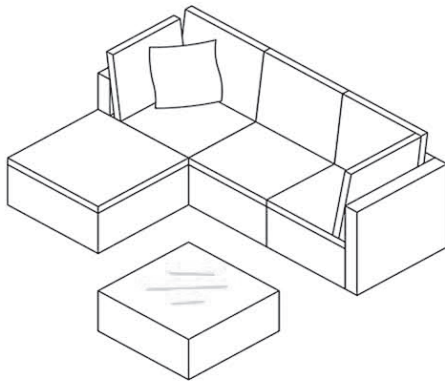

Sectional Outdoor Wicker Furniture Set INSTRUCTIONS

GRE3-LV

GRE2CA-LV

Outdoor Wicker Furniture Set Infinitely Combination 5 PCS

5PCS
GRE3-LV+GRE2CA-LV

A		1
B		1
C		1
D		1
X	 M6*35	13
Y		13
Z		1

Corner Sofa

Step 1

Step 2

Step 3

Ottoman

G2		1
H	Part "H" is in the GRE2CA-LV 	2
I2		2
X	 M6*35	12
Y		12

Step 1

Step 2

Ottoman

Step 3

J		1
K		2
L		2
M		1
X	 M6*35	12
Y		12

Step 1

Step 2

Step 3

Coffee Table