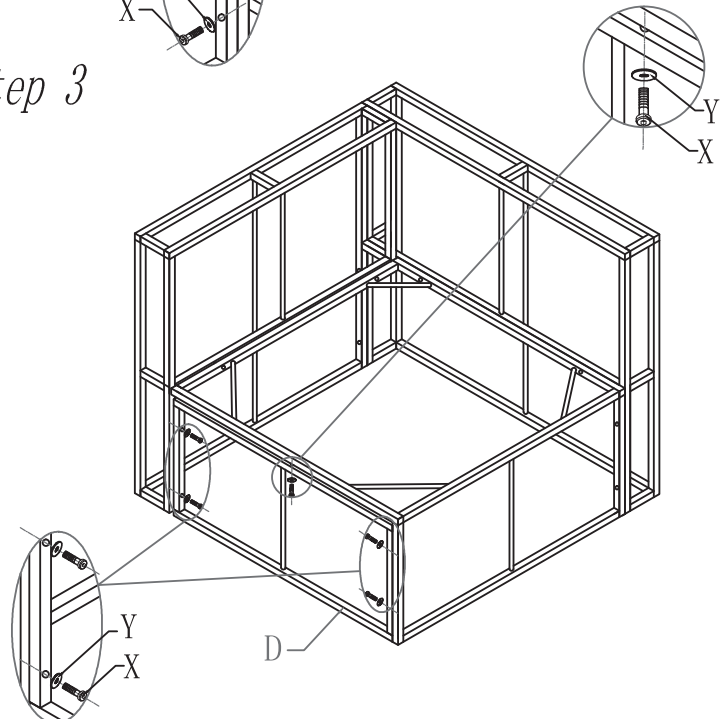

Sectional Outdoor Wicker Furniture Set INSTRUCTIONS

GRE3-LV

GRE2CA-LV

Outdoor Wicker Furniture Set Infinitely Combination 5 PCS

5PCS
GRE3-LV+GRE2CA-LV

A		1
B		1
C		1
D		1
X	 M6*35	13
Y		13
Z		1

Corner Sofa

Step 1

Step 2

Step 3

Ottoman

G2		1
H	Part "H" is in the GRE2CA-LV 	2
I2		2
X	 M6*35	12
Y		12

Step 1

Step 2

Ottoman

Step 3

J		1
K		2
L		2
M		1
X	 M6*35	12
Y		12

Step 1

Step 2

Step 3

Coffee Table