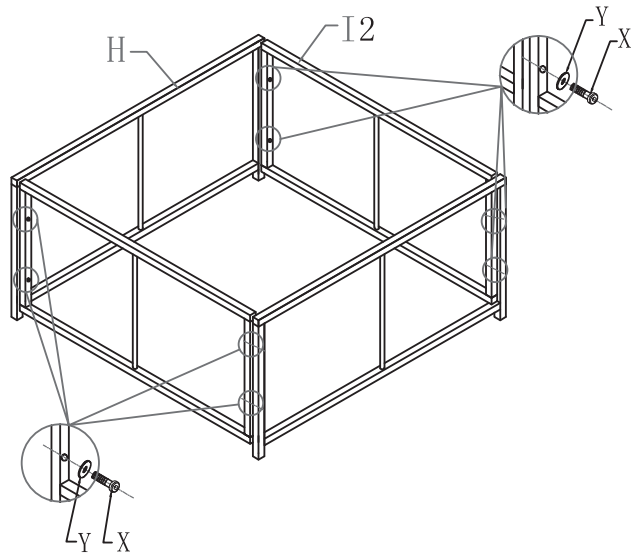

Sectional Outdoor Wicker Furniture Set INSTRUCTIONS

GRE3-LV

GRE2CA-LV

Outdoor Wicker Furniture Set Infinitely Combination 5 PCS

5PCS
GRE3-LV+GRE2CA-LV

A		1
B		1
C		1
D		1
X	 M6*35	13
Y		13
Z		1

Corner Sofa

Step 1

Step 2

Step 3

Ottoman

G2		1
H	Part "H" is in the GRE2CA-LV 	2
I2		2
X	 M6*35	12
Y		12

Step 1

Step 2

Ottoman

Step 3

J		1
K		2
L		2
M		1
X	 M6*35	12
Y		12

Step 1

Step 2

Step 3

Coffee Table