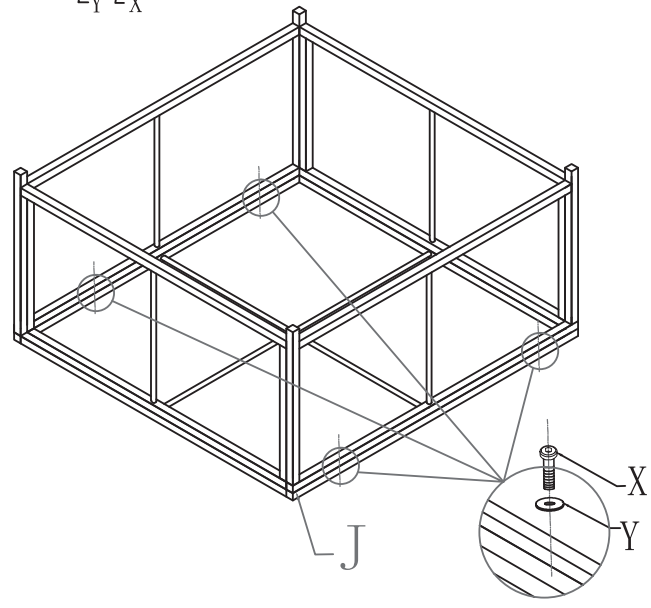

Sectional Outdoor Wicker Furniture Set INSTRUCTIONS

GRE3-LV

GRE2CA-LV

Outdoor Wicker Furniture Set Infinitely Combination 5 PCS

5PCS
GRE3-LV+GRE2CA-LV

A		1
B		1
C		1
D		1
X	 M6*35	13
Y		13
Z		1

Corner Sofa

Step 1

Step 2

Step 3

Ottoman

G2		1
H	Part "H" is in the GRE2CA-LV 	2
I2		2
X	 M6*35	12
Y		12

Step 1

Step 2

Ottoman

Step 3

J		1
K		2
L		2
M		1
X	 M6*35	12
Y		12

Step 1

Step 2

Step 3

Coffee Table