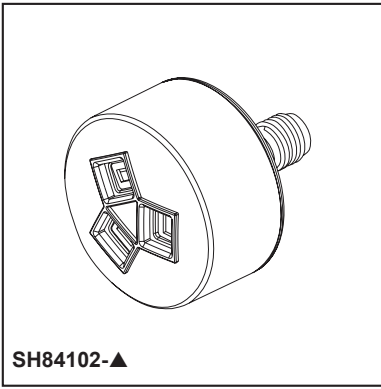

BRIZO®

HYDRACHOICE® H2OKINETIC® INVIGORATING SPRAY HEAD

FEATURES:

- H₂Okinetic® Technology

STANDARD SPECIFICATIONS:

- Max flow rate 1.5 gpm @ 80 psi, 5.7 L/min @ 550 kPa.
- Optional (RP82501) reduces flow rate to 1.0 gpm @ 80 psi, 3.8 L/min @ 550 kPa.
- Must order rough (R84100) and trim (T84613-▲ or T84913-▲) separately.
- Spray head automatically extends 1 11/32" out of the wall when water is turned on.
- Spray heads are interchangeable by user.
- Spray heads adjust up to 50° in any direction once extended.

WARRANTY

- Parts and Finish - Lifetime limited warranty; or for commercial purchasers, 10 years for multi-family residential (apartments and condominiums) and 5 years for all other commercial uses, in each case from the date the product is received by the original purchaser or their authorized representative (installation contractor, etc.).
- Please go to www.brizo.com for the complete details of our limited warranty.

COMPLIES WITH:

- ASME A112.18.1 / CSA B125.1

▲ Designate Proper Finish Suffix

Brizo Kitchen & Bath Company reserves the right (1) to make changes in specifications and materials, and (2) to change or discontinue models, both without notice or obligation. Dimensions are for reference only. See current full-line price book or www.brizo.com for finish options and product availability.

BSP-B-SH84102 Rev. B

Brizo Kitchen & Bath Faucet Company

55 E. 111th Street, Carmel, IN 46280
350 South Edgeware Road, St. Thomas, ON N5P 4L1
© 2025 Brizo Kitchen & Bath Faucet Company