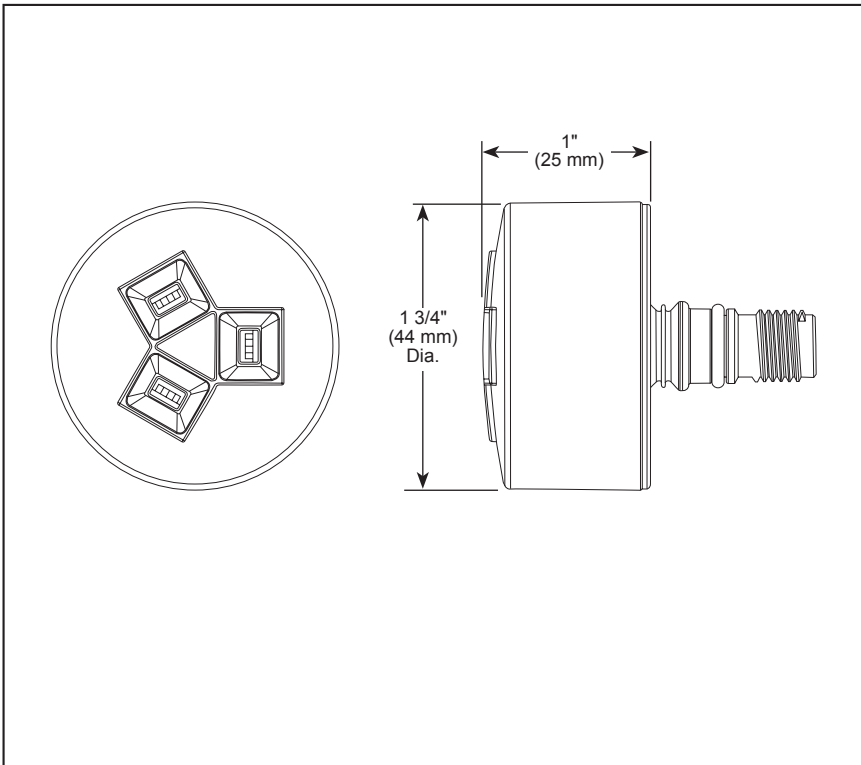

BRIZO®

HYDRACHOICE® H2OKINETIC® INVIGORATING SPRAY HEAD

FEATURES:

- H₂Okinetic® Technology

STANDARD SPECIFICATIONS:

- Max flow rate 1.5 gpm @ 80 psi, 5.7 L/min @ 550 kPa.
- Optional (RP82501) reduces flow rate to 1.0 gpm @ 80 psi, 3.8 L/min @ 550 kPa.
- Must order rough (R84100) and trim (T84613-▲ or T84913-▲) separately.
- Spray head automatically extends 1 11/32" out of the wall when water is turned on.
- Spray heads are interchangeable by user.
- Spray heads adjust up to 50° in any direction once extended.

WARRANTY

- Parts and Finish - Lifetime limited warranty; or for commercial purchasers, 10 years for multi-family residential (apartments and condominiums) and 5 years for all other commercial uses, in each case from the date the product is received by the original purchaser or their authorized representative (installation contractor, etc.).
- Please go to www.brizo.com for the complete details of our limited warranty.

COMPLIES WITH:

- ASME A112.18.1 / CSA B125.1

▲ Designate Proper Finish Suffix

Brizo Kitchen & Bath Company reserves the right (1) to make changes in specifications and materials, and (2) to change or discontinue models, both without notice or obligation. Dimensions are for reference only. See current full-line price book or www.brizo.com for finish options and product availability.

BSP-B-SH84102 Rev. B

Brizo Kitchen & Bath Faucet Company

55 E. 111th Street, Carmel, IN 46280
350 South Edgeware Road, St. Thomas, ON N5P 4L1
© 2025 Brizo Kitchen & Bath Faucet Company