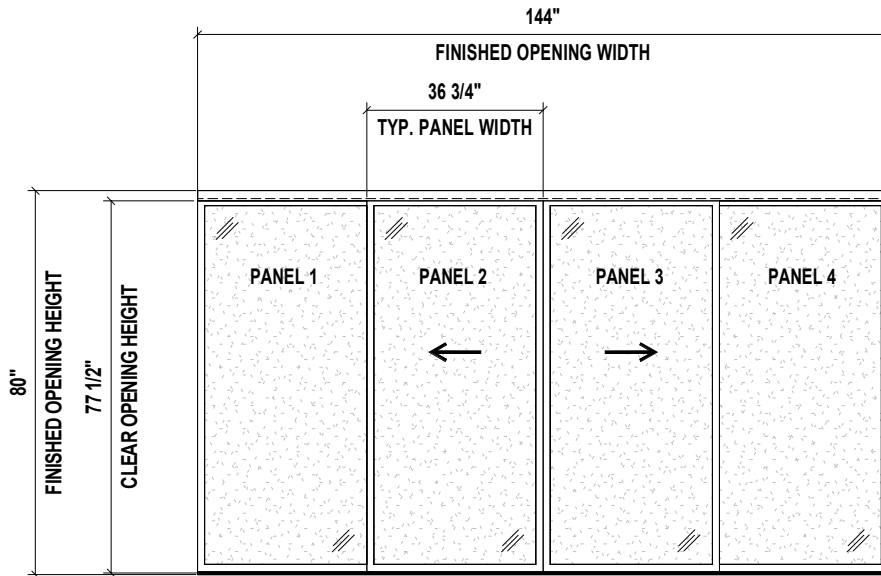

TOP VIEW

SIDE VIEW

FRONT VIEW

3D VIEW

Aluminum Frame
FTS Frame Size: 1 1/2"

- Finish:**
- Black - SD1480FR4BK
 - Charcoal - SD1480FR4CH
 - Silver - SD1480FR4SL
 - Walnut - SD1480FR4WH
 - Wenge - SD1480FR4WN
 - White - SD1480FR4WT

Glass: Frosted

4 - PANEL FROSTED GLASS SLIDING CLOSET DOOR
144" X 80"