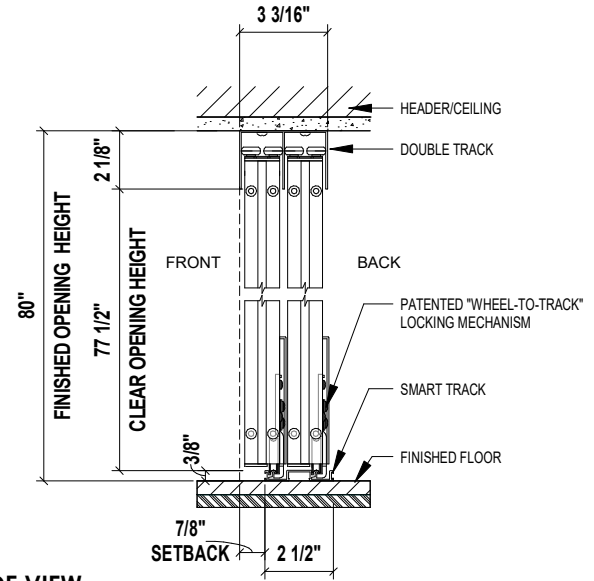

TOP VIEW

SIDE VIEW

FRONT VIEW

3D VIEW

Aluminum Frame
FTS Frame Size: 1 1/2"

- Finish:**
- Black - SD1480FR4BK
 - Charcoal - SD1480FR4CH
 - Silver - SD1480FR4SL
 - Walnut - SD1480FR4WH
 - Wenge - SD1480FR4WN
 - White - SD1480FR4WT

Glass: Frosted

4 - PANEL FROSTED GLASS SLIDING CLOSET DOOR
144" X 80"