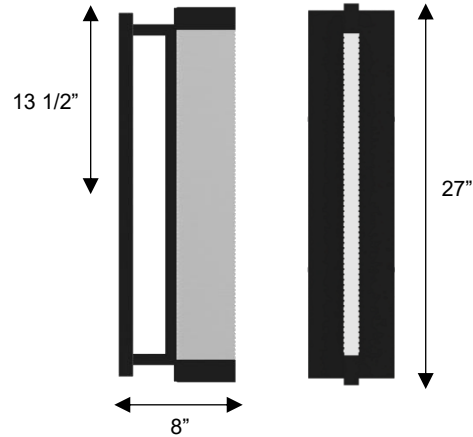

SOLICE

Wall Sconce

DIMENSIONS

Height: 27"
 Width/Diameter: 4 1/2"
 Depth: 8"
 Minimum Height:
 Maximum Height:
 Canopy/Backplate: 25 3/8"x4 1/2"
 Product Weight: 9.2 lb

SPECIFICATIONS

Location Listed: Wet
 IP Rating: IP44
 Rated Life: 54000 Hours
 Standards: ETL, cETL
 Input: 120 VAC, 60Hz
 TRIAC Dimming: 100-10%
 Mounting: Wall Mount
 Color Temperature: Adjustable
 3000K/4000K/5000K
 CRI Rating: 80
 Material: Aluminum
 Diffuser Material: Clear Sawn Glass

AVAILABLE FINISHES

ORDERING INFORMATION

COLOR TEMP	FINISH	VOLTAGE	WATTS	DELIVERED LUMENS
3000K/4000K/5000K	BK BLACK	120V	25W	867