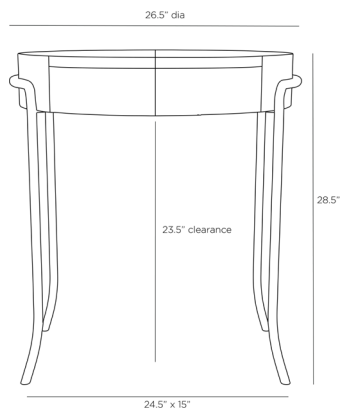

ARTERIOS

MOSQUITO END TABLE

BARRY DIXON

GDFEI01

H: 28.5 IN, Dia: 26.50 IN

Ivory

Contract Recommendations: Adding a lacquer coating provides additional protection

The ivory vellum surface lends luxe texture to any room in the house. The blackened iron legs add contrast to the top. Perfect on either side of a sofa or bed. Finish will vary.

APPEARANCE

Material	Iron, Vellum
Finish	Blackened
Finish Will Vary	true
Top Coat/Sealant	false

DIMENSIONS

Foot Print	W: 24.5 IN, D: 15 IN
Drawer Exterior	H: 4, W: 17.5
Drawer Interior	H: 1.5 IN, W: 15.5 IN, D: 16 IN
Leg	H: 26 IN, Dia: 1.00
Table Top	H: 4.5 IN, Dia: 24.50 IN
Clearance	23.5"
Diagonal Dimension	36 IN

SHIPPING

Shipping Requirements	TruckShip
Product Weight	43 LBS
Gross Weight 1	69 LBS
Shipping Box 1	H: 33 IN, L: 31 IN, W: 38 IN

ADDITIONAL INFO

Leg Or Foot Application Feet

CONTRACT

Contract Suitable Adding a lacquer coating provides additional protection