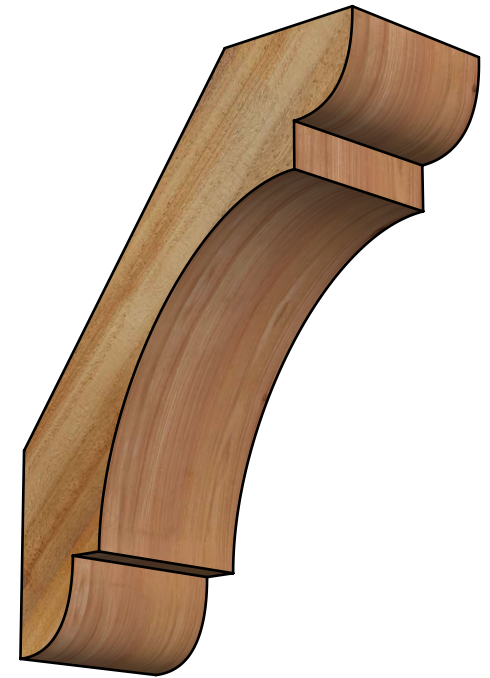

# BRC06X14X18OLY00RWR

6"W X 14"D X 18"H OLYMPIC ROUGH SAWN BRACE, WESTERN RED CEDAR

**SIDE**

**FRONT**

EKENA MILLWORK  
2300 WEST MAIN ST.  
CLARKSVILLE, TX 75426  
TOLL FREE: 866-607-0453  
WWW.EKENAMILLWORK.COM