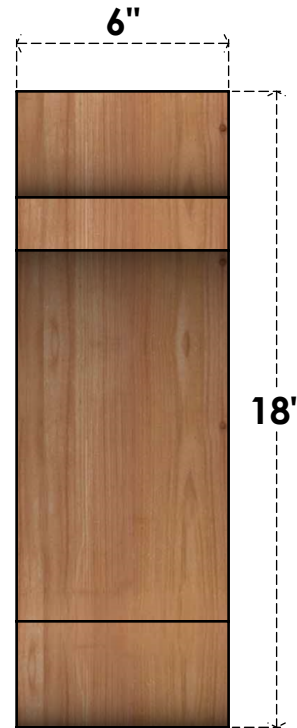

# BRC06X14X18OLY00RWR

6"W X 14"D X 18"H OLYMPIC ROUGH SAWN BRACE, WESTERN RED CEDAR

**SIDE**

**FRONT**

EKENA MILLWORK  
2300 WEST MAIN ST.  
CLARKSVILLE, TX 75426  
TOLL FREE: 866-607-0453  
WWW.EKENAMILLWORK.COM