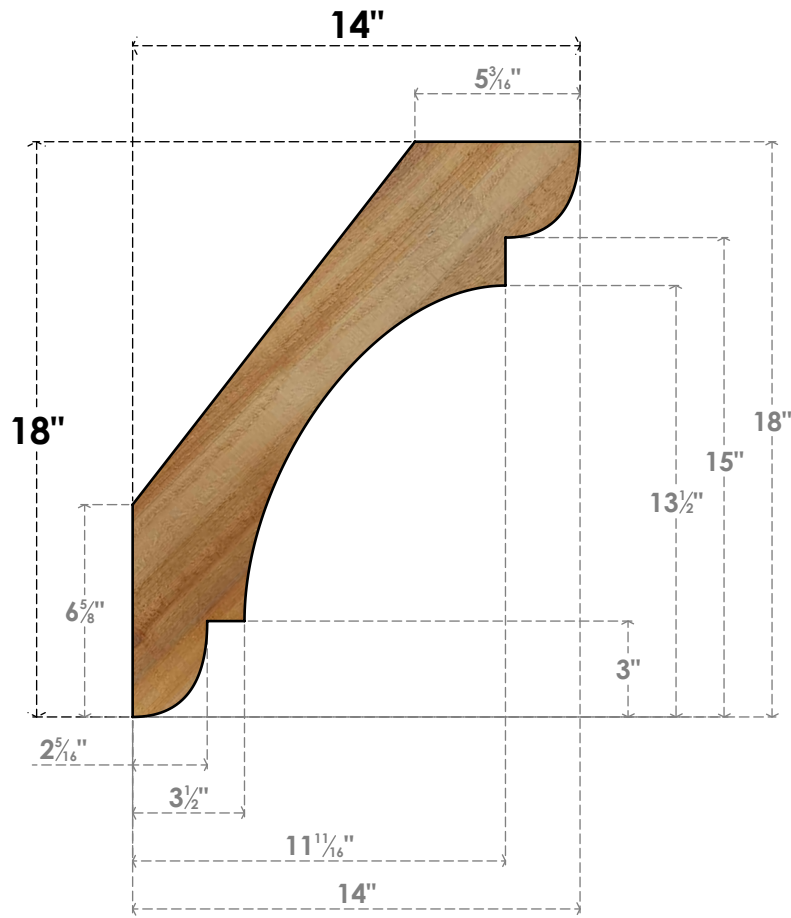

# BRC06X14X18OLY00RWR

6"W X 14"D X 18"H OLYMPIC ROUGH SAWN BRACE, WESTERN RED CEDAR

**SIDE**

**FRONT**

EKENA MILLWORK  
2300 WEST MAIN ST.  
CLARKSVILLE, TX 75426  
TOLL FREE: 866-607-0453  
WWW.EKENAMILLWORK.COM

**NOTES**

1. INSTALLATION TO BE COMPLETED IN ACCORDANCE WITH MANUFACTURER'S SPECIFICATIONS.
2. DRAWING MAY NOT BE TO SCALE
3. THIS DRAWING IS INTENDED FOR DESIGN AND PLANNING PURPOSES ONLY.
4. ALL INFORMATION CONTAINED HEREIN WAS CURRENT AT THE TIME OF DEVELOPMENT BUT MUST BE REVIEWED AND APPROVED BY THE PRODUCT MANUFACTURER TO BE CONSIDERED ACCURATE.
5. PRODUCTS ARE NOT KILN DRIED. THIS ITEM IS UNIQUE AND WILL CONTAIN THE NATURAL VARIATIONS THAT THE WOOD SPECIES OFFERS. THIS MAY RESULT IN VARIATIONS UP TO 1/4"