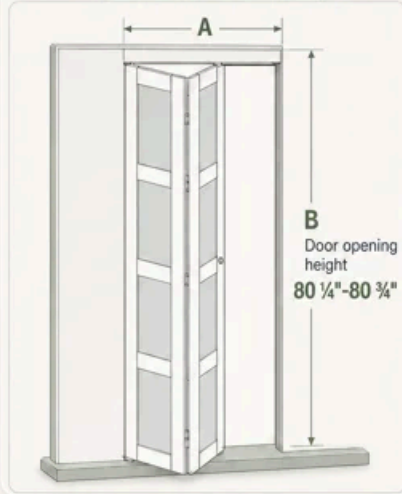

BI-FOLD DOOR SIZE CHART

Fit Opening Size

Actual Panel Size

Actual Panel Size

Fit Door Opening Size

Option Size	Width(D)	Height(E)	Single Door Panel Width(C)	Thickness	Width(A)	Height(B)
24" x 80"	23 1/2"	78	11 3/4"	21mm	24"	80 1/4"-80 3/4"
28" x 80"	27 1/2"	78	13 3/4"	21mm	28"	80 1/4"-80 3/4"
30" x 80"	29 1/2"	78	14 3/4"	21mm	30"	80 1/4"-80 3/4"
32" x 80"	31 1/2"	78	15 3/4"	21mm	32"	80 1/4"-80 3/4"
36" x 80"	35 1/2"	78	17 3/4"	21mm	36"	80 1/4"-80 3/4"