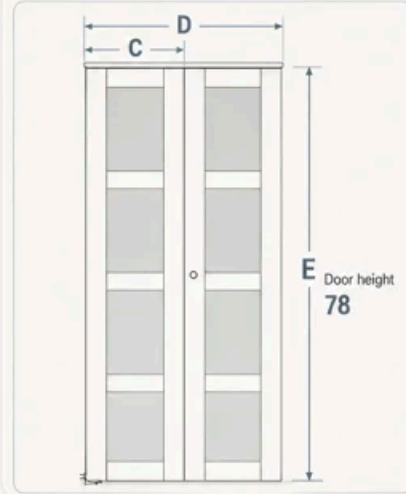

BI-FOLD DOOR SIZE CHART

Fit Opening Size

Actual Panel Size

Actual Panel Size

Fit Door Opening Size

Option Size	Width(D)	Height(E)	Single Door Panel Width(C)	Thickness	Width(A)	Height(B)
24" x 80"	23 1/2"	78	11 3/4"	21mm	24"	80 1/4"-80 3/4"
28" x 80"	27 1/2"	78	13 3/4"	21mm	28"	80 1/4"-80 3/4"
30" x 80"	29 1/2"	78	14 3/4"	21mm	30"	80 1/4"-80 3/4"
32" x 80"	31 1/2"	78	15 3/4"	21mm	32"	80 1/4"-80 3/4"
36" x 80"	35 1/2"	78	17 3/4"	21mm	36"	80 1/4"-80 3/4"