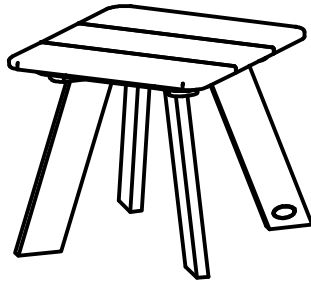

# Modern Side/Coffee Tables

## Assembly Guide

Side Table

Coffee Table

TBLAD01  
TBLAD02

\*Actual Style May Vary from  
the One Pictured in this Guide

### HARDWARE INCLUDED

1/4"-20 X 1.25"

Qty: 8