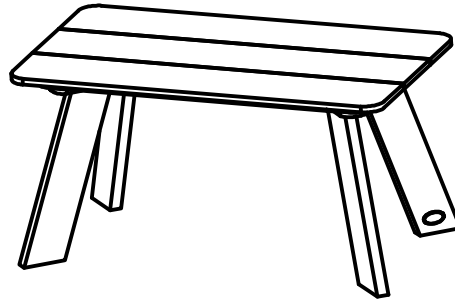

# Modern Side/Coffee Tables

## Assembly Guide

Side Table

Coffee Table

TBLAD01  
TBLAD02

\*Actual Style May Vary from  
the One Pictured in this Guide

### HARDWARE INCLUDED

1/4"-20 X 1.25"

Qty: 8