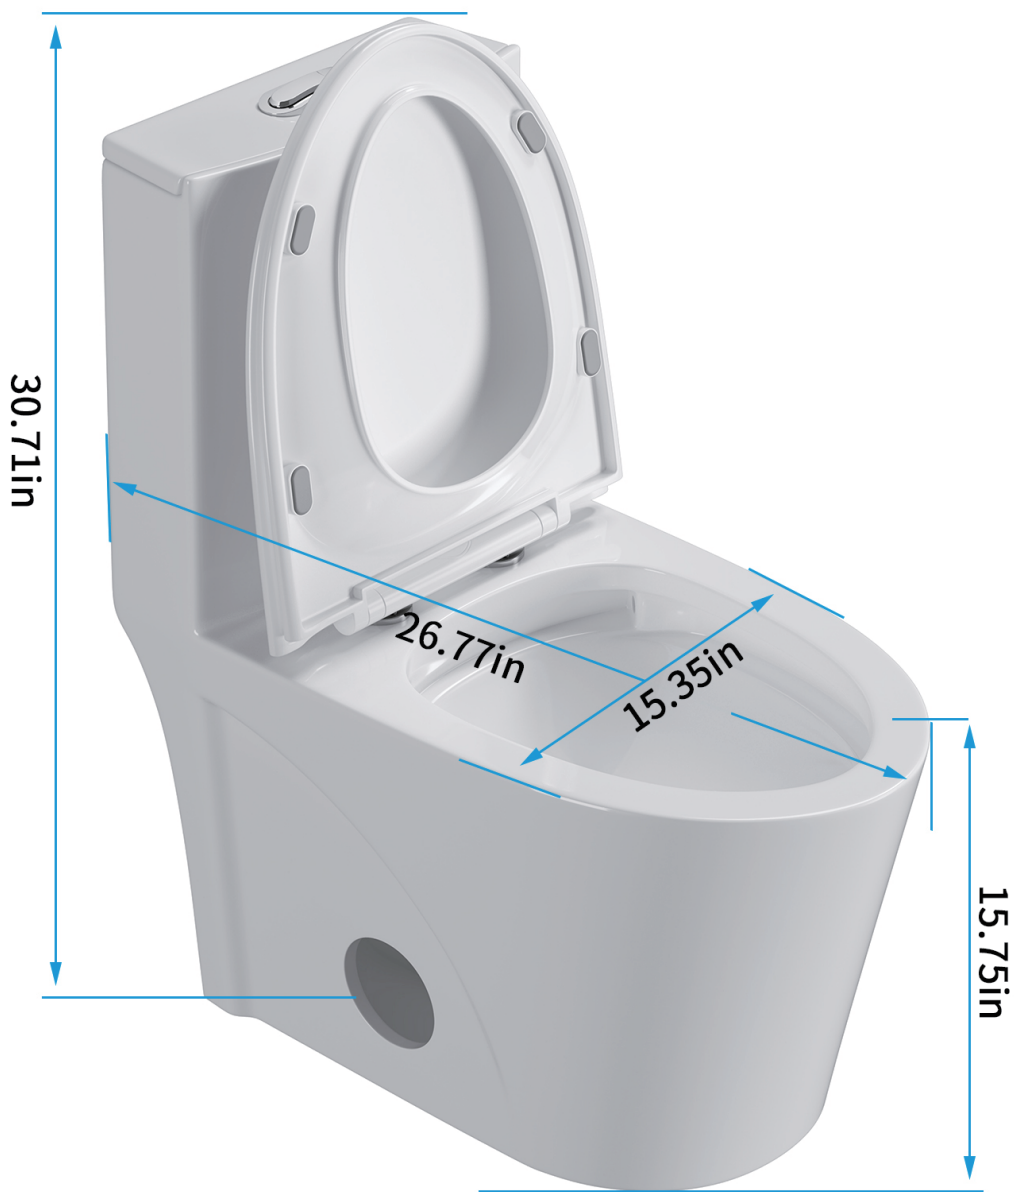

Dimension/Specification

Sku RX-T07W