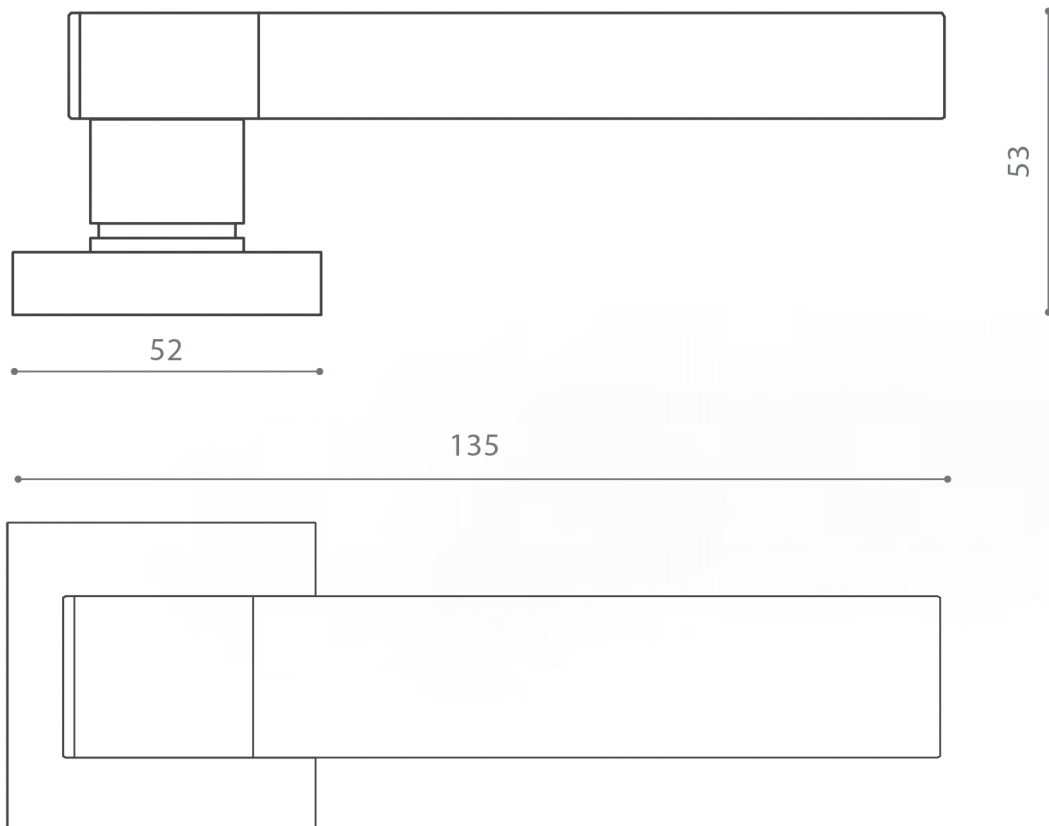

Model: HAN-KIM-TRC
Category: Door Handle
Material: Crystal
Dimensions: 2"(L) x 2"(W) x 5.3"(H)

Description: Luxury crystal door handle in transparent finish.

*Numbers are in millimeters

ASSEMBLY INSTRUCTIONS