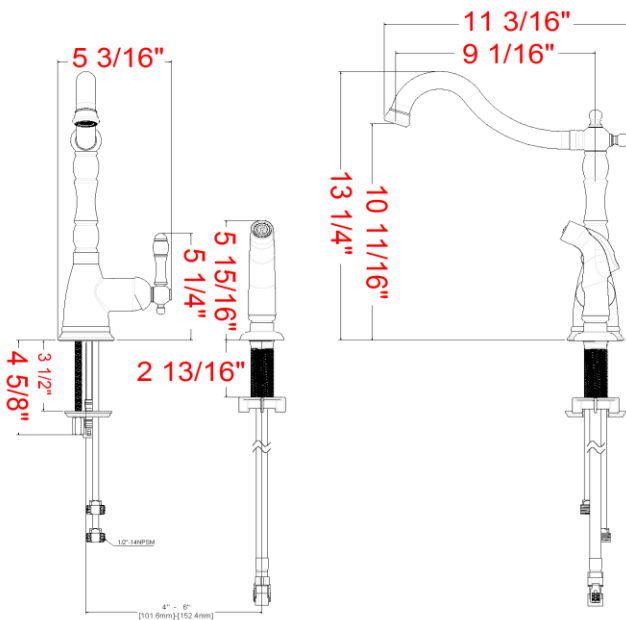

Oakmont Single Handle Kitchen Faucet with Side Sprayer

Specifications

Handle	Zinc handle, 1/4 quarter turn stop
Spout	Brass
Cartridge	Ceramic disc cartridge
Waterway	Brass waterway
Sprayer	side sprayer
Max Waterflow	1.8 GPM@ 60 PSI
Spout Reach	9 1/16"
Spout Height	10 11/16"
Mouting Holes	1 to 4
Max Deck Thickness	2 13/16"

Dimensions

Base plate is 10" long by 2 1/2" wide in center tapering down to 1 1/2" at each end

Warranty & Compliances

Warranty	Lifetime Limited Warranty, Lifetime Limited Finish Warranty
IAPMO/UPC	CUPC compliant
ASME	ASME A112.18.1/ CSA B125.1
NSF/ANSI	NSF/ANSI 61
Lead Free	Fed. Public Law 111-380 (1/2014)
ADA	Compliant
Water Sense	Compliant

NSF / ANSI 61

Order Codes & Finishes/Colors

Oil Rubbed Bronze (US10B)	523217	
Satin Nickel (US15)	523225	

Type:

Job:

Order Code:

Approvals:

Design House reserves the right to make changes in materials, specifications & models at any time. Design House also reserves the right to discontinue product without notice or obligation.