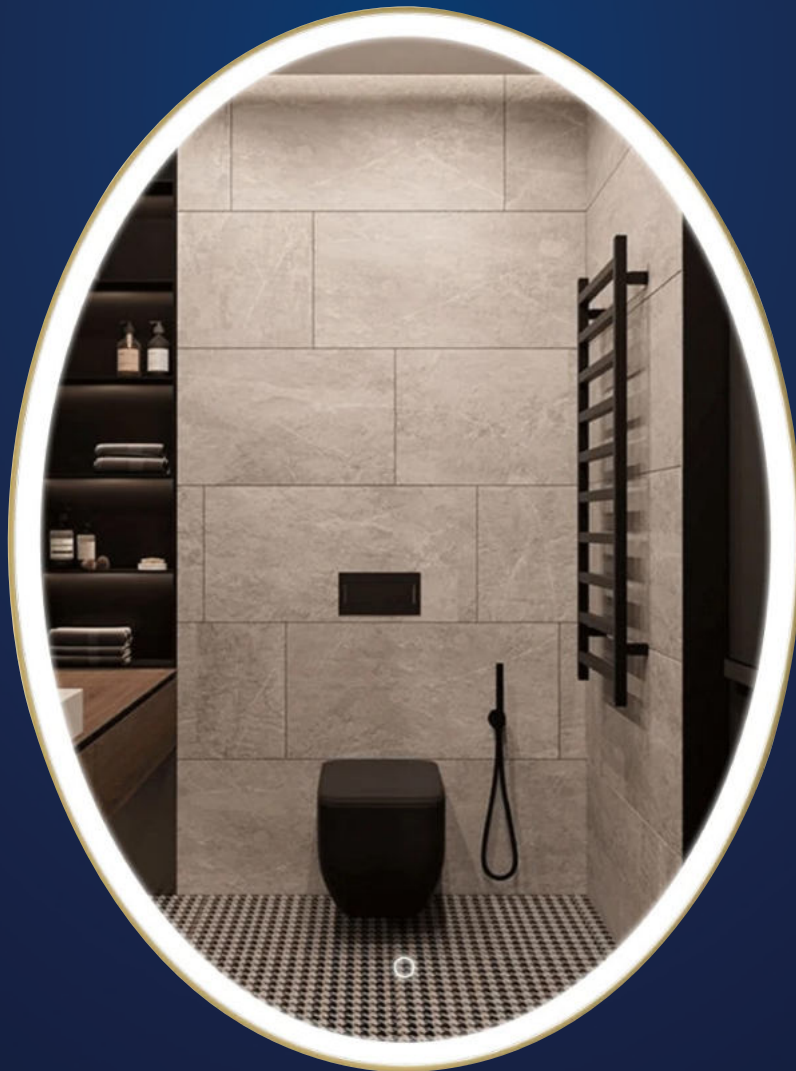

# 24" x 36" LED Vanity Mirror

# ICON 2436

b -IVANEES

## FEATURES

- Integrated touch sensor control with memory
- Energy efficient LED lighting 3000-6000K
- CRI 90+
- Integrated Defogger