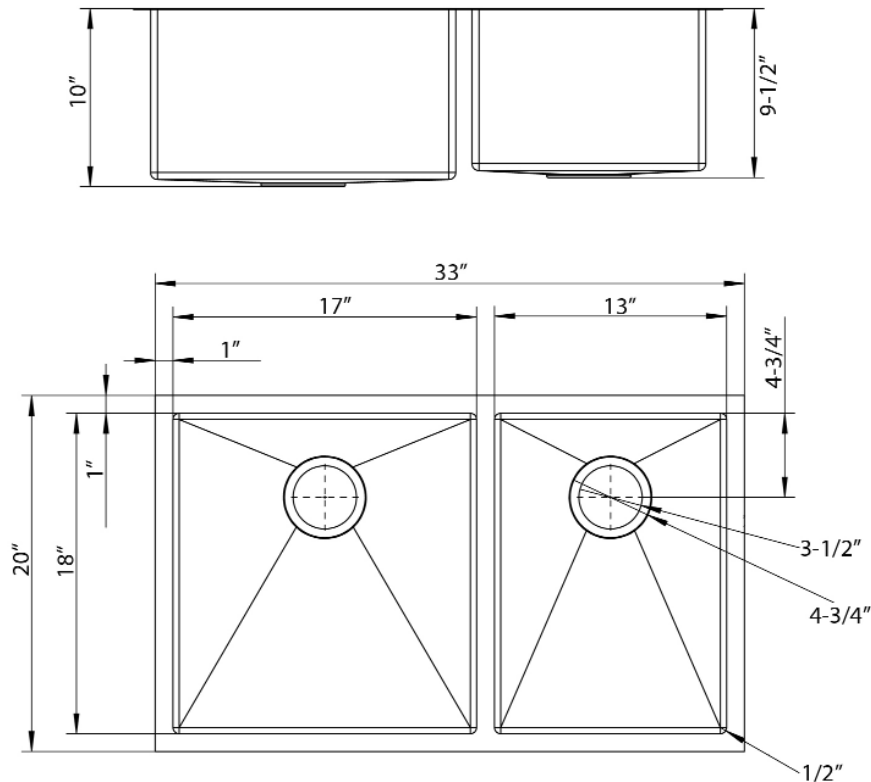

### Interior Dimensions:

#### Large

Basin Interior: 17" W x 18" D  
Basin Depth: 9-1/2"

#### Small

Basin Interior: 13" W x 18" D  
Basin Depth: 9"

### Features:

- ▶ Solid 16 gauge, 304 grade metal construction
- ▶ Tight radius corners
- ▶ Easy maintenance with matte finish
- ▶ Mounting clips included
- ▶ Template is included
- ▶ Insulated for sound reduction
- ▶ Pads on all sides and bottom of sink
- ▶ Rim width is 1"
- ▶ Accomodates 3-1/2" drain
- ▶ 60/40 offset
- ▶ Wire grid available to purchase separately,  
**KSSDB2574-Wire**