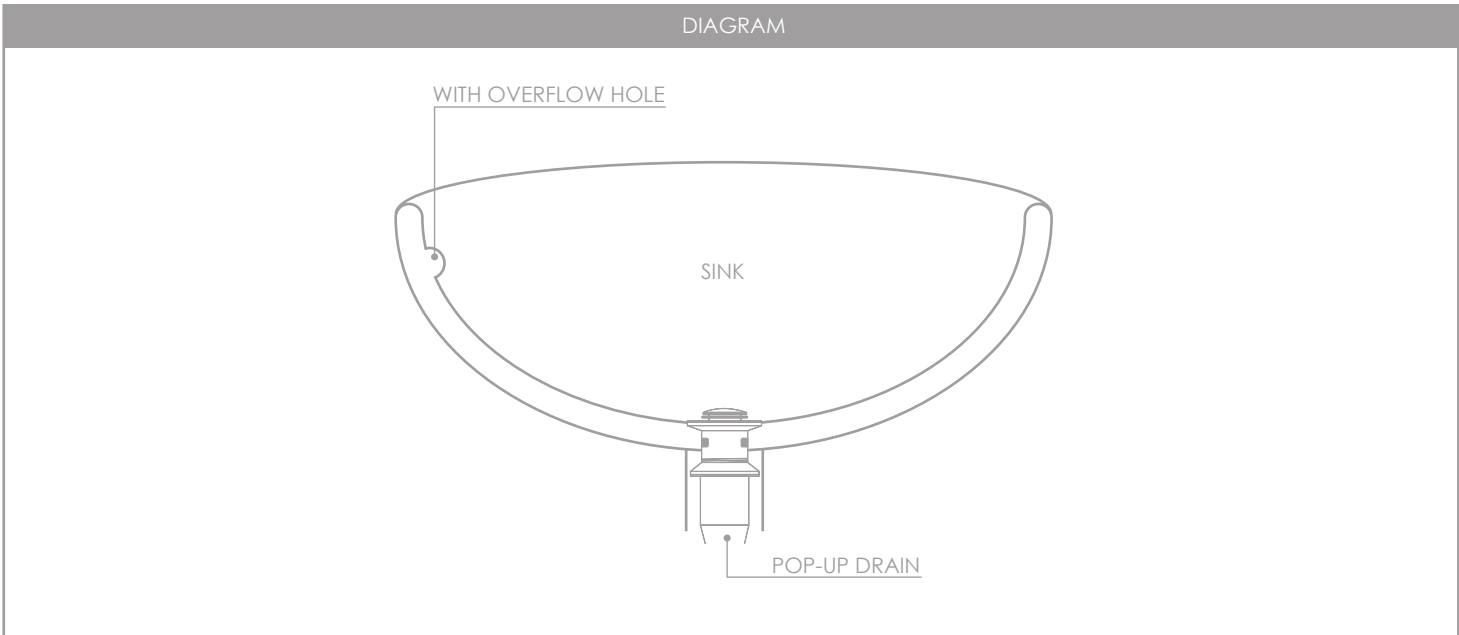

POP-UP DRAIN

D-700

WITH OVERFLOW
FOR USE W/ UNDERMOUNT PORCELAIN SINK

DRAIN FINISH

BRUSHED GOLD (G)

TYPE

STANDARD

MATERIAL

STAINLESS STEEL

CONNECTIONS

DRAIN HOLE
1 1/4"

STANDARDS COMPLIANCE

WARRANTY

This product is covered by a year warranty.
Consult our website for complete details..

Products and specifications shown are subject to change without notice. Please contact our technical support at care@stylishkb.com for any further queries, replacement parts requests, etc. ©2021 Stylish® all right reserved.

DRAIN ESCAMOTABLE

D-700

AVEC TROP-PLEIN
À UTILISER AVEC ÉVIER EN PORCELAINE ENCASTRÉ

DIMENSIONS

FINITION DRAINANTE

DORÉ BROSSÉ (G)

TYPE

STANDARD