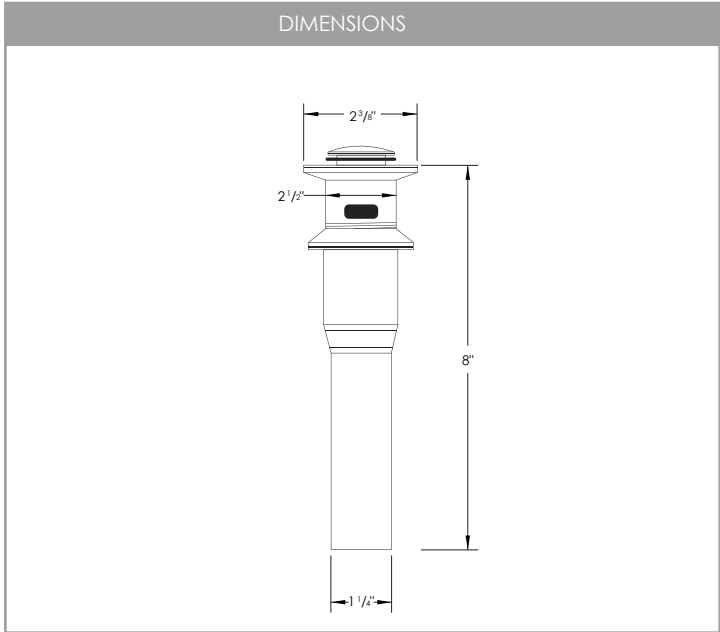

POP-UP DRAIN

D-700

WITH OVERFLOW
FOR USE W/ UNDERMOUNT PORCELAIN SINK

DRAIN FINISH

BRUSHED GOLD (G)

TYPE

STANDARD

MATERIAL

STAINLESS STEEL

CONNECTIONS

DRAIN HOLE
1 1/4"

STANDARDS COMPLIANCE

WARRANTY

This product is covered by a year warranty.
Consult our website for complete details..

Products and specifications shown are subject to change without notice. Please contact our technical support at care@stylishkb.com for any further queries, replacement parts requests, etc. ©2021 Stylish® all right reserved.

DRAIN ESCAMOTABLE

D-700

AVEC TROP-PLEIN
À UTILISER AVEC ÉVIER EN PORCELAINE ENCASTRÉ

DIMENSIONS

FINITION DRAINANTE

DORÉ BROSSÉ (G)

TYPE

STANDARD