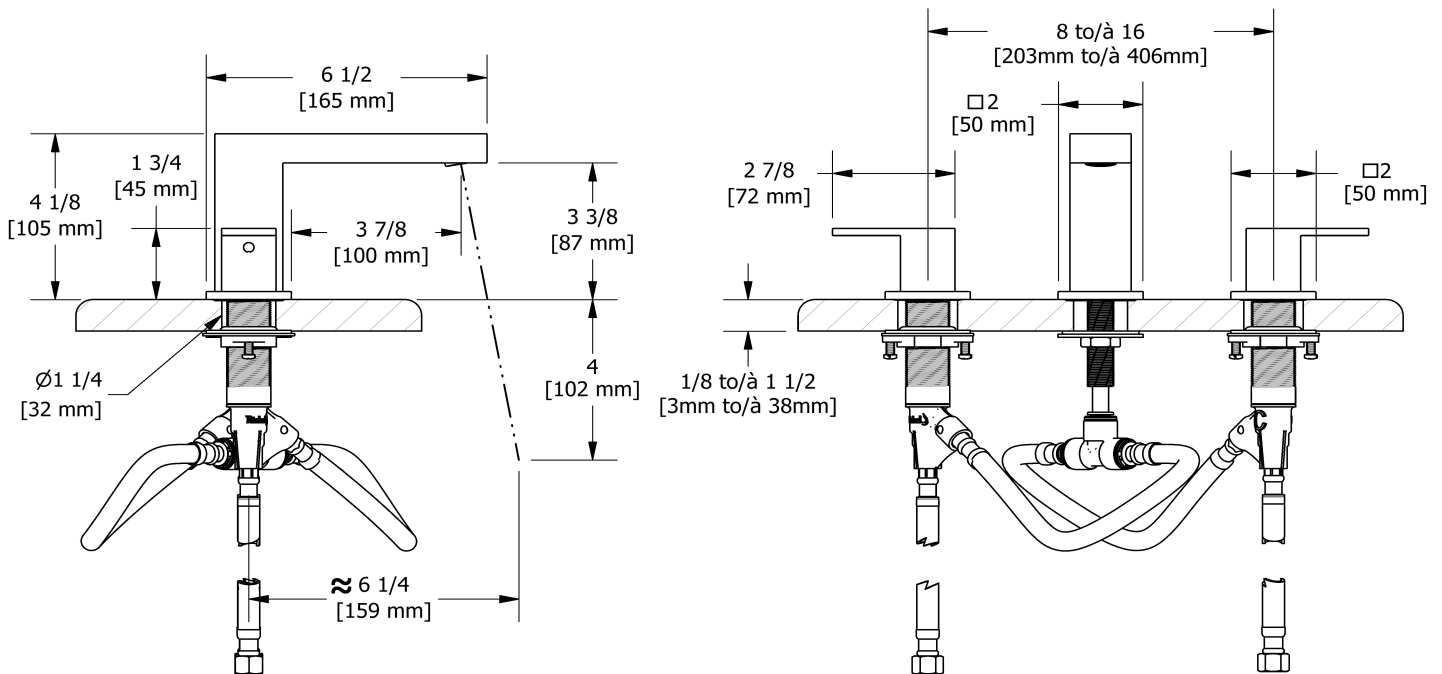

Specifications

Descriptions

- Ceramic cartridge
- Push drain
- 3/8" speedway compression

Available flows

- 5.7 L/min, 1.5 gpm (US) 60psi *
- 1.9 L/min, 0.5 gpm (US) 60psi (**US08-05**)
- 3.7 L/min, 1 gpm (US) 60psi (**US08-10**)

EPA certification applicable to the indicated model only

Certifications

- ASME A112.18.1
- ADA

8" lavatory faucet
US08

Sizes, models and finishes may differ from those presented.

Warranty

This Riobel Inc. product you have purchased carries a Limited Lifetime Warranty on the chrome, PVD finish, blacks and all working parts and is guaranteed from the initial purchase date against all manufacturing defects. All other finishes, including plastic components, are guaranteed for one year. All electric and/or electronic parts are covered by a 5-year limited warranty. The warranty offered on our products will be honored only if the installation is performed by a certified master plumber.