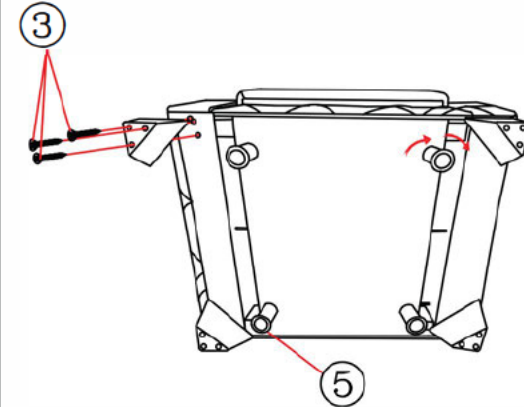

ASSEMBLY INSTRUCTION

①  PIN 5/16 6 PCS SOFA
PIN 5/16 6 PCS LOVESEAT
PIN 5/16 6 PCS ARMCHAIR

②  BUTTERFLY 5/16 6 PCS SOFA
BUTTERFLY 5/16 6 PCS LOVESEAT
KELEBEK 5/16 6 PCS ARMCHAIR

③  SOFA SCREW 5X50 (12 PCS)
LOVESEAT SCREW (12 PCS)
ARMCHAIR SCREW 5X50 (12 PCS)

④  SOFA LEG (4 PCS)
LOVESEAT (4 PCS)
ARMCHAIR LEG (4 PCS)

⑤  SOFA LEG (6 PCS)
LOVESEAT (6 PCS)
ARMCHAIR LEG (4 PCS)

ARM ASSEMBLY

ARMCHAIR LEG ASSEMBLY

THREE SEATER LEG ASSEMBLY

LOVESEAT LEG ASSEMBLY