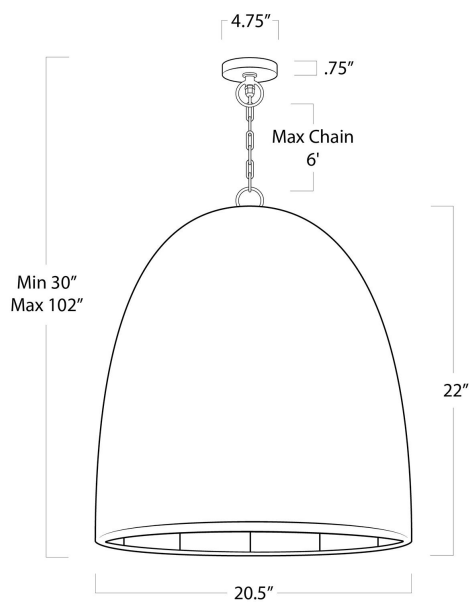

REGINA ANDREW

DETROIT

SPECIFICATION SHEET

Beehive Outdoor Pendant Large 17-1002NAT

HEIGHT	30
WIDTH	20.5
DEPTH	20.5
SHADE DIMS	N/A
SHADE COLOR	N/A
BULB QTY	1
BULB TYPE	A Type Medium Base (E26)
SOCKET	E26 Keyless
WATTAGE	40 Watt Max
WIRING TYPE	Hard Wire
MATERIAL	Plastic
FINISH	Natural
NOTES	UL Wet Rated
FREIGHT ONLY	No