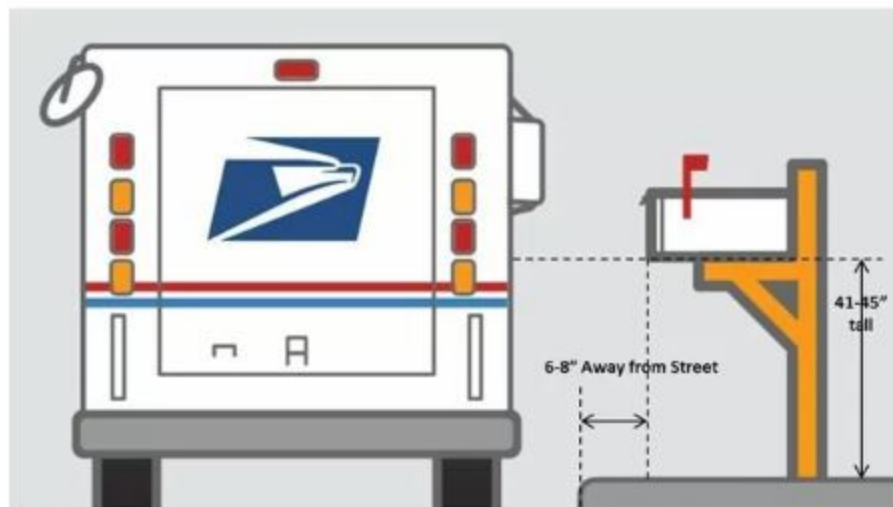

Weights & Dimensions

Overall

72" H x 6" W x 28" D

Overall Product Weight

35 lb.