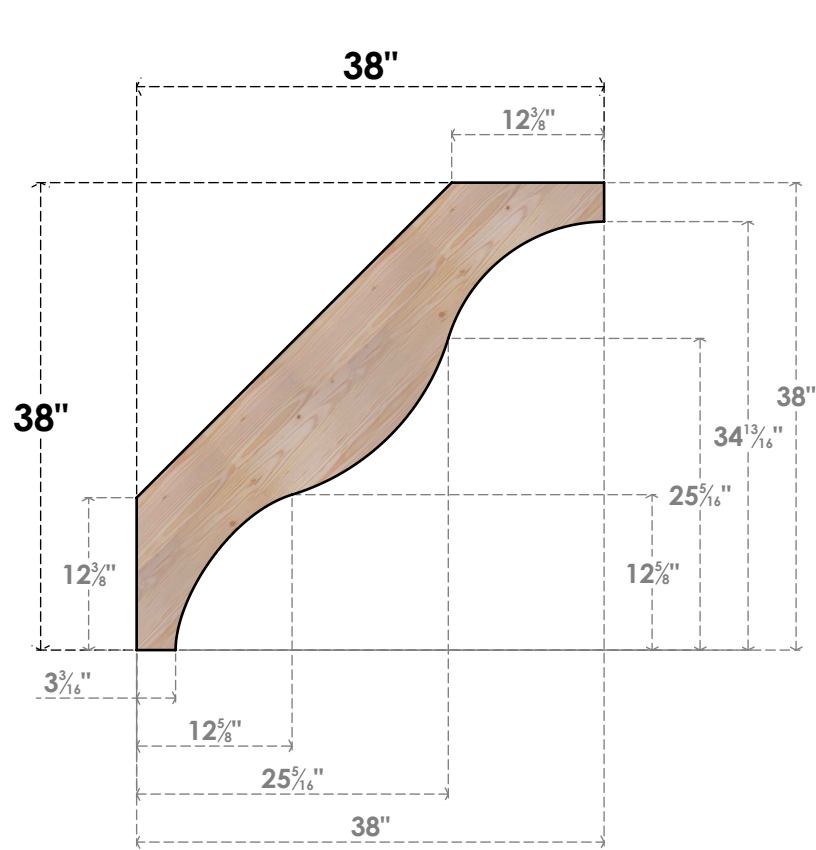

BRC04X38X38FST00SDF

3 1/2"W X 38"D X 38"H FUNSTON SMOOTH BRACE, DOUGLAS FIR

SIDE

FRONT

EKENA MILLWORK
 2300 WEST MAIN ST.
 CLARKSVILLE, TX 75426
 TOLL FREE: 866-607-0453
 WWW.EKENAMILLWORK.COM

NOTES

1. INSTALLATION TO BE COMPLETED IN ACCORDANCE WITH MANUFACTURER'S SPECIFICATIONS.
2. DRAWING MAY NOT BE TO SCALE
3. THIS DRAWING IS INTENDED FOR DESIGN AND PLANNING PURPOSES ONLY.
4. ALL INFORMATION CONTAINED HEREIN WAS CURRENT AT THE TIME OF DEVELOPMENT BUT MUST BE REVIEWED AND APPROVED BY THE PRODUCT MANUFACTURER TO BE CONSIDERED ACCURATE.
5. PRODUCTS ARE NOT KILN DRIED. THIS ITEM IS UNIQUE AND WILL CONTAIN THE NATURAL VARIATIONS THAT THE WOOD SPECIES OFFERS. THIS MAY RESULT IN VARIATIONS UP TO 1/4"