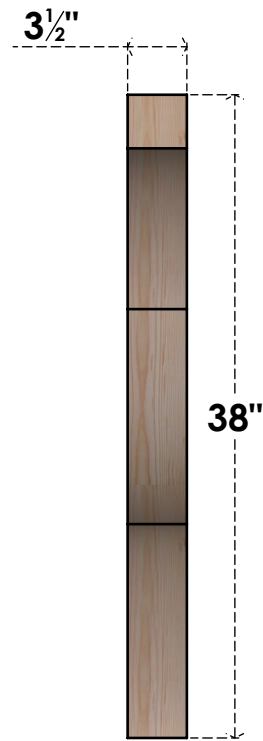

BRC04X38X38FST00SDF

3 1/2"W X 38"D X 38"H FUNSTON SMOOTH BRACE, DOUGLAS FIR

SIDE

FRONT

EKENA MILLWORK
 2300 WEST MAIN ST.
 CLARKSVILLE, TX 75426
 TOLL FREE: 866-607-0453
 WWW.EKENAMILLWORK.COM

NOTES

1. INSTALLATION TO BE COMPLETED IN ACCORDANCE WITH MANUFACTURER'S SPECIFICATIONS.
2. DRAWING MAY NOT BE TO SCALE
3. THIS DRAWING IS INTENDED FOR DESIGN AND PLANNING PURPOSES ONLY.
4. ALL INFORMATION CONTAINED HEREIN WAS CURRENT AT THE TIME OF DEVELOPMENT BUT MUST BE REVIEWED AND APPROVED BY THE PRODUCT MANUFACTURER TO BE CONSIDERED ACCURATE.
5. PRODUCTS ARE NOT KILN DRIED. THIS ITEM IS UNIQUE AND WILL CONTAIN THE NATURAL VARIATIONS THAT THE WOOD SPECIES OFFERS. THIS MAY RESULT IN VARIATIONS UP TO 1/4"