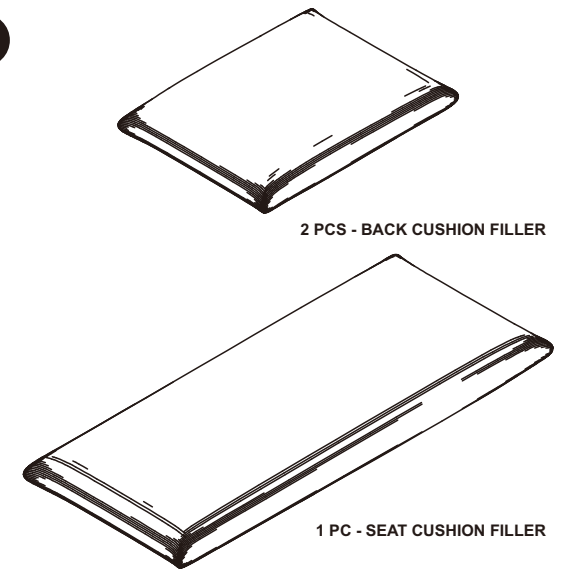

ASSEMBLY INSTRUCTIONS

OUTDOOR SOFA PIECE - SLIPCOVER

1

1 PC - BASE FRAME

1 PC - SLIPCOVER

2

3

4

ASSEMBLY INSTRUCTIONS

OUTDOOR SOFA PIECE - CUSHION COVER

1

FLIP THE SEAT
CUSHION COVER
UPSIDE DOWN

2

5

4

3