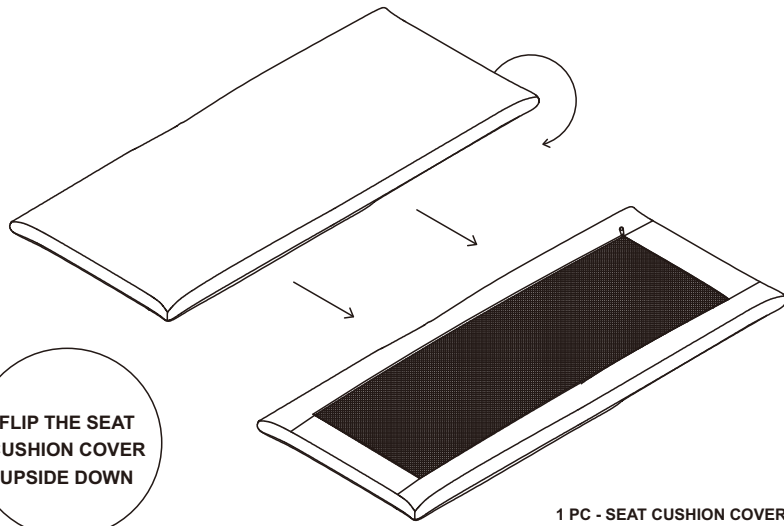

ASSEMBLY INSTRUCTIONS

OUTDOOR SOFA PIECE - SLIPCOVER

1

1 PC - BASE FRAME

1 PC - SLIPCOVER

2

3

4

ASSEMBLY INSTRUCTIONS

OUTDOOR SOFA PIECE - CUSHION COVER

1

FLIP THE SEAT
CUSHION COVER
UPSIDE DOWN

2

5

4

3