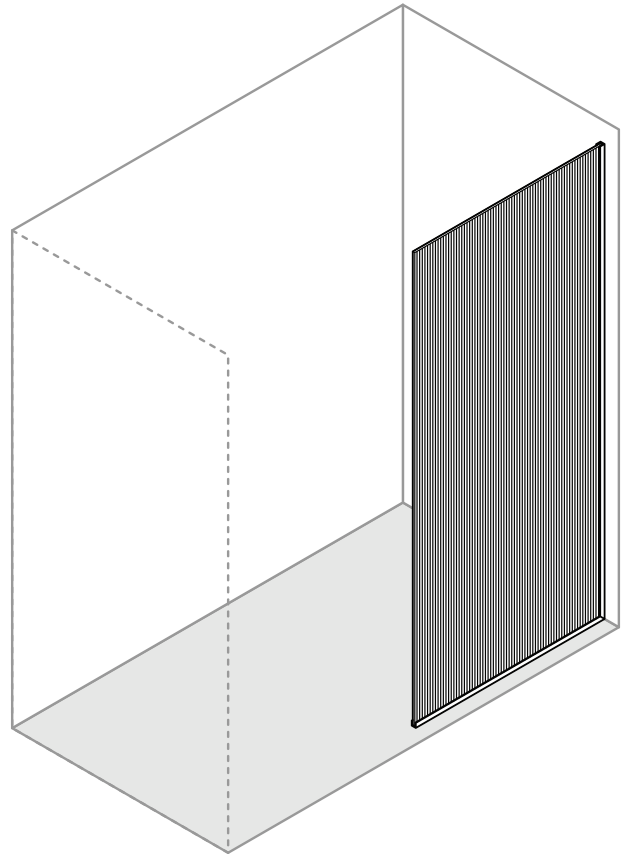

**VIGO Frameless Fixed Shower Screen with Clear Glass/ Fluted**

**VG06075-3474**

**CLEAR GLASS (CL)**

**FLUTED GLASS (FL)**

**PRODUCT FEATURES**

- Fixed glass panel creates an open, walk-in shower
- Includes all mounting hardware
- Constructed from ANSI Z97.1 and 16 CFR 1201-certified tempered glass
- Vertical and bottom rail support ensures wall anchoring and reinforces wall stability
- High-quality solid brass hardware resists corrosion and tarnishing
- All VIGO Shower Products feature a quality assured Limited Lifetime Warranty

## MEASUREMENTS

| Model<br>Modelo<br>Modèle | Dimension A<br>Dimensión A<br>Dimension A | Height<br>Altura<br>Hauteur | Fixed Panel<br>Panel Fijo<br>Panneau Fixe |
|---------------------------|---|-----------------------------|---|
| VG6075XXCL/FL3474         | 34"                                       | 74"                         | 33 3/4" x 73 3/4"                         |