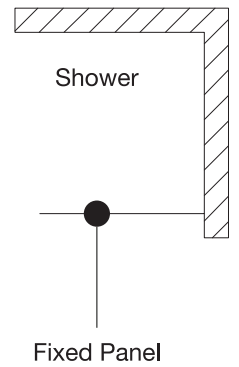

RIGHT INSTALLATION