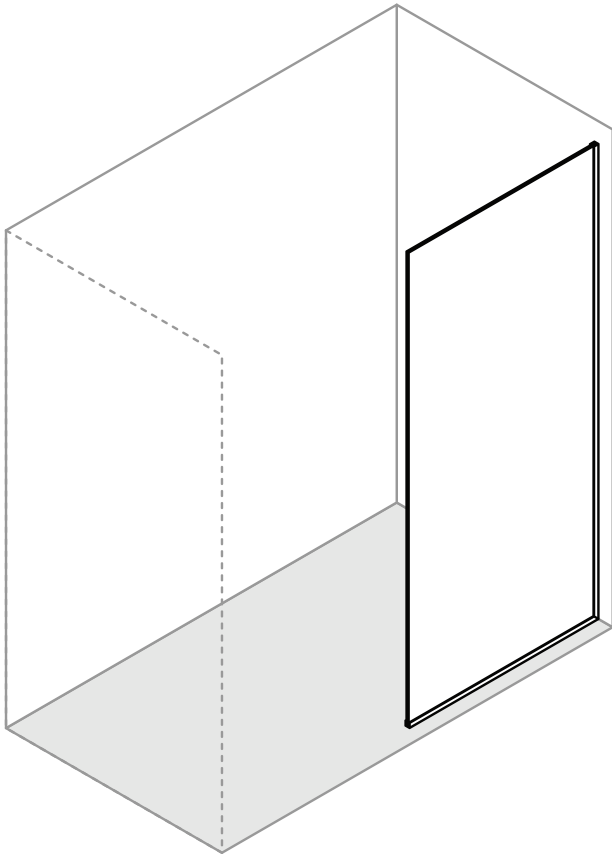

**VIGO Frameless Fixed Shower Screen with Clear Glass/ Fluted**

**VG06075-3474**

**CLEAR GLASS (CL)**

**FLUTED GLASS (FL)**

**PRODUCT FEATURES**

- Fixed glass panel creates an open, walk-in shower
- Includes all mounting hardware
- Constructed from ANSI Z97.1 and 16 CFR 1201-certified tempered glass
- Vertical and bottom rail support ensures wall anchoring and reinforces wall stability
- High-quality solid brass hardware resists corrosion and tarnishing
- All VIGO Shower Products feature a quality assured Limited Lifetime Warranty

## MEASUREMENTS

| Model<br>Modelo<br>Modèle | Dimension A<br>Dimensión A<br>Dimension A | Height<br>Altura<br>Hauteur | Fixed Panel<br>Panel Fijo<br>Panneau Fixe |
|---------------------------|---|-----------------------------|---|
| VG6075XXCL/FL3474         | 34"                                       | 74"                         | 33 3/4" x 73 3/4"                         |