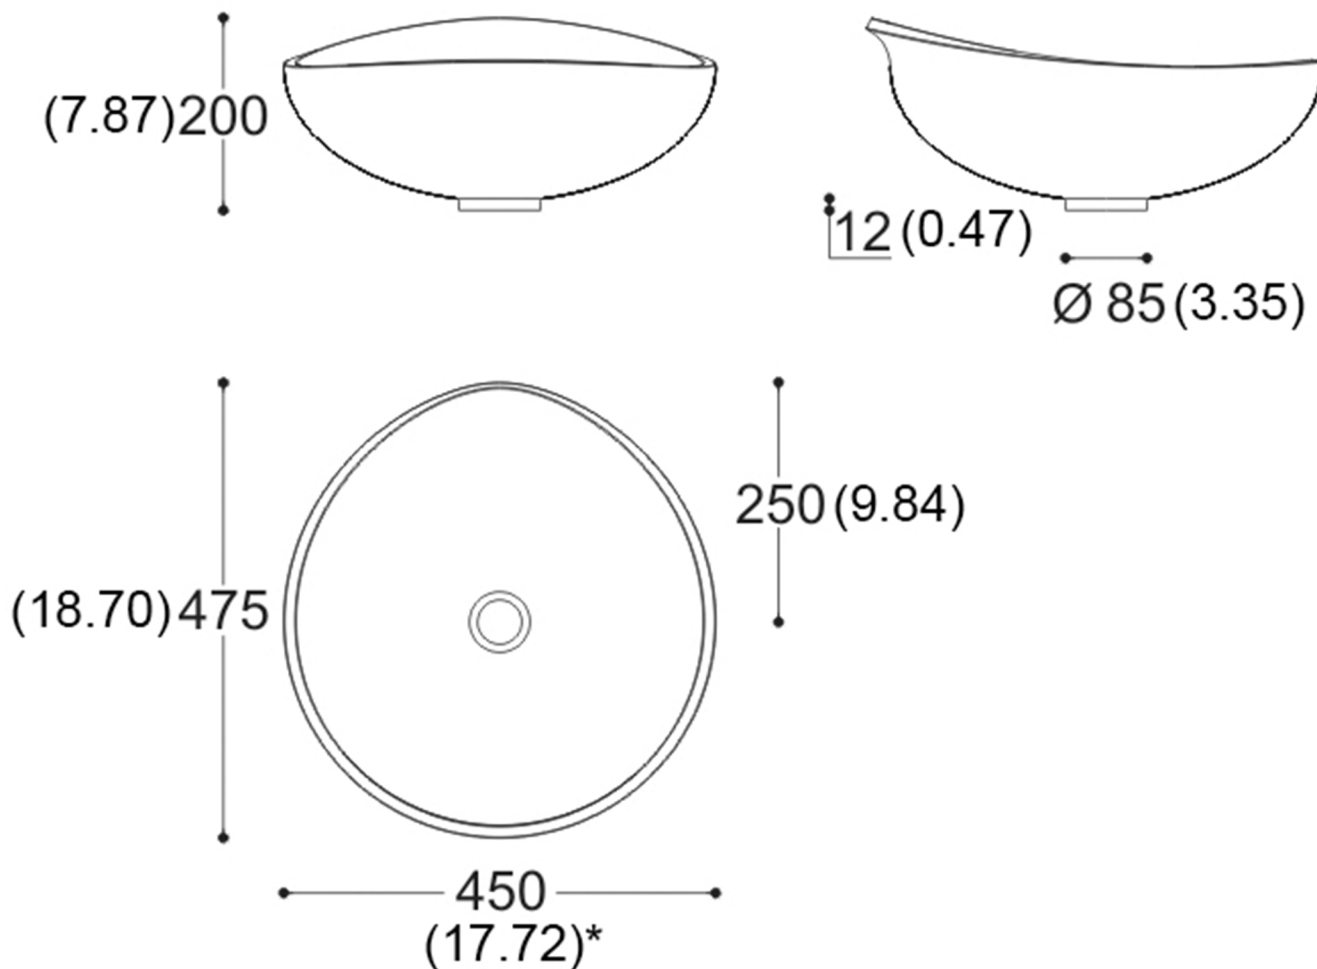

TEKNOFORM ELMO

Model: TEKNOFORM ELMO

Category: Bathroom Sink

Material: Polymer

Dimensions:

18.7" (L) x 17.7" (W) x 7.9" (D)

Description: Luxury bathroom sink in white finish.

*Numbers in parenthesis are in inches