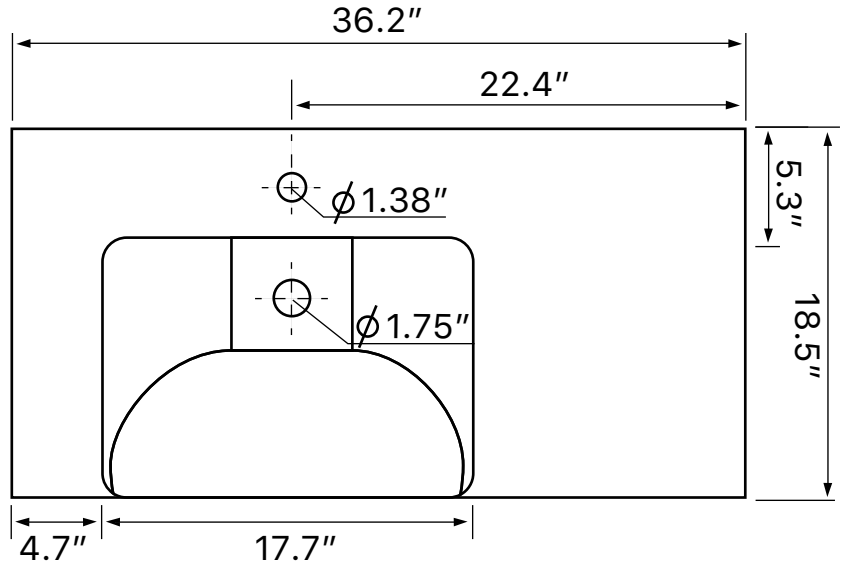

Features

- With overflow.
- Modern design.

Material

- White ceramic bathroom sink.

Installation

- Wall mount installation.
- Drop in installation.

Configurations

- Single Hole.
- Three Hole (8-inch centers).
- No Hole.

Technical Information

Bowl type:	Single
Installation:	Wall mounted Drop In
Bowl dimensions:	Length: 17.7" Width: 13.2" Depth: 4.7"
Drain hole:	1.75"
Faucet hole:	1.38"
Hole configurations:	0, 1, 3
Weight:	50 lbs