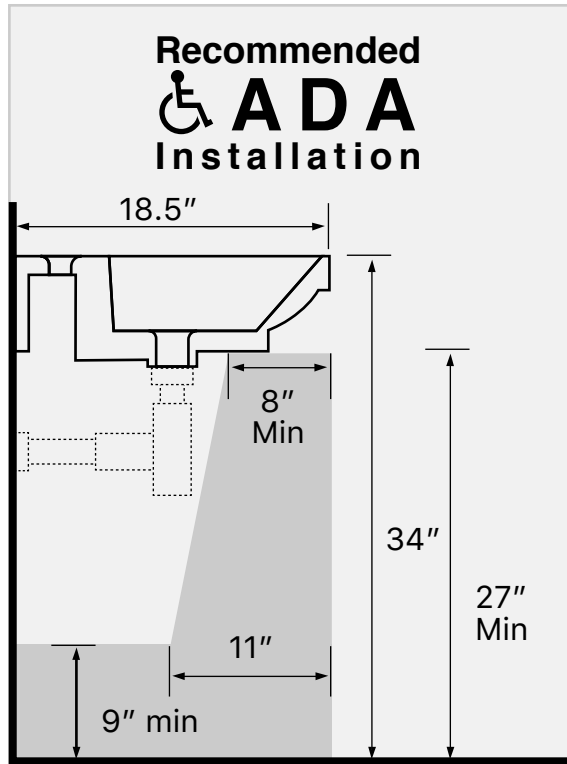

Features

- With overflow.
- Modern design.

Material

- White ceramic bathroom sink.

Installation

- Wall mount installation.
- Drop in installation.

Configurations

- Single Hole.
- Three Hole (8-inch centers).
- No Hole.

Technical Information

Bowl type:	Single
Installation:	Wall mounted Drop In
Bowl dimensions:	Length: 17.7" Width: 13.2" Depth: 4.7"
Drain hole:	1.75"
Faucet hole:	1.38"
Hole configurations:	0, 1, 3
Weight:	50 lbs