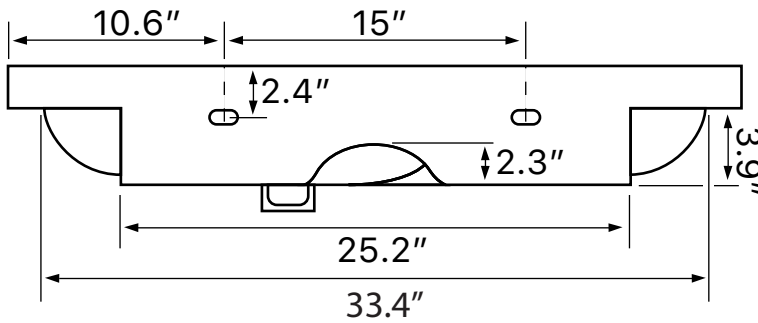

Features

- With overflow.
- Modern design.

Material

- White ceramic bathroom sink.

Installation

- Wall mount installation.
- Drop in installation.

Configurations

- Single Hole.
- Three Hole (8-inch centers).
- No Hole.

Technical Information

Bowl type:	Single
Installation:	Wall mounted Drop In
Bowl dimensions:	Length: 17.7" Width: 13.2" Depth: 4.7"
Drain hole:	1.75"
Faucet hole:	1.38"
Hole configurations:	0, 1, 3
Weight:	50 lbs