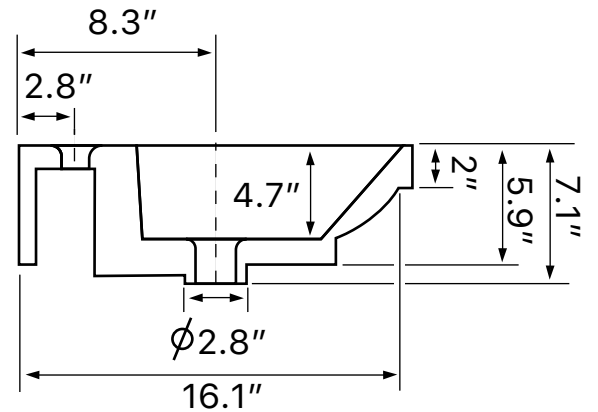

Features

- With overflow.
- Modern design.

Material

- White ceramic bathroom sink.

Installation

- Wall mount installation.
- Drop in installation.

Configurations

- Single Hole.
- Three Hole (8-inch centers).
- No Hole.

Technical Information

Bowl type:	Single
Installation:	Wall mounted Drop In
Bowl dimensions:	Length: 17.7" Width: 13.2" Depth: 4.7"
Drain hole:	1.75"
Faucet hole:	1.38"
Hole configurations:	0, 1, 3
Weight:	50 lbs