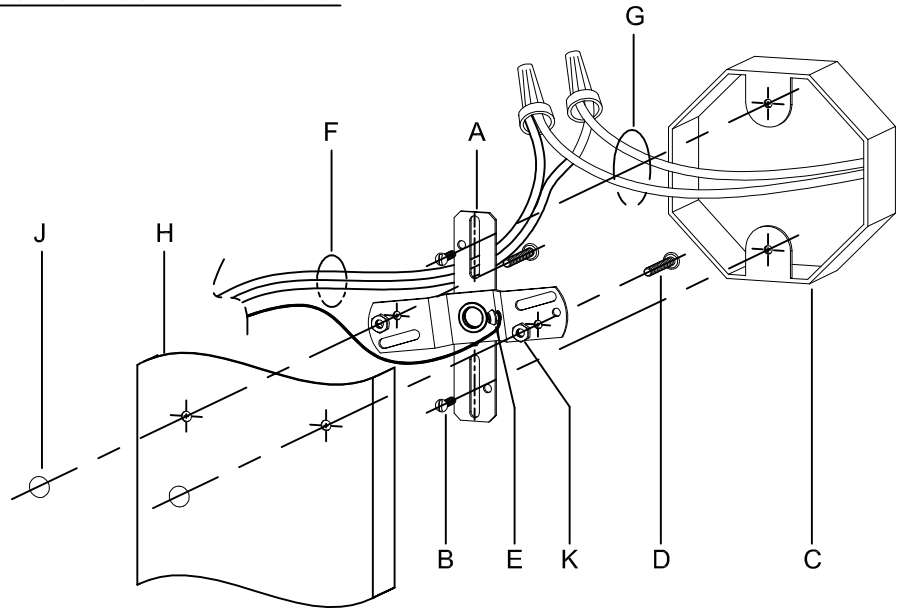

Assembly & Installation Instructions

CAUTION: Read instructions carefully and turn electricity off at main circuit breaker panel before beginning installation.

WARNING - If any Special Control Devices are used with this Fixture, Follow the Instructions Carefully to assure full compliance with N.E.C. requirements. If there are any questions, contact a Qualified Electrical Contractor.

CAUTION - All glass is fragile, use care when handling Glass component(s) and or Lamp(s).

CANOPY MOUNTING & WIRE CONNECTION ASSEMBLY STEPS:

1. D,E → A
2. K → D
3. B,A → C
4. F → G
5. H,J → D

FIXTURE ASSEMBLY STEPS: