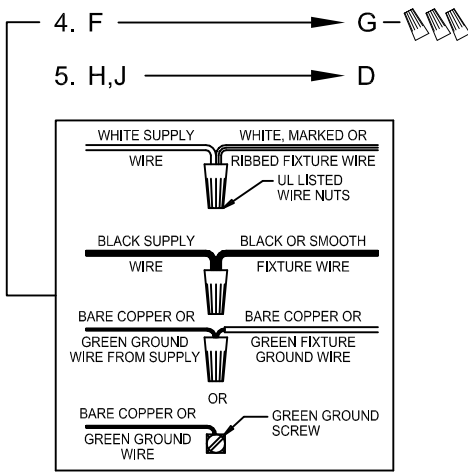

Assembly & Installation Instructions

CAUTION: Read instructions carefully and turn electricity off at main circuit breaker panel before beginning installation.

WARNING - If any Special Control Devices are used with this Fixture, Follow the Instructions Carefully to assure full compliance with N.E.C. requirements. If there are any questions, contact a Qualified Electrical Contractor.

CAUTION - All glass is fragile, use care when handling Glass component(s) and or Lamp(s).

CANOPY MOUNTING & WIRE CONNECTION ASSEMBLY STEPS:

1. D,E → A
2. K → D
3. B,A → C
4. F → G
5. H,J → D

FIXTURE ASSEMBLY STEPS: