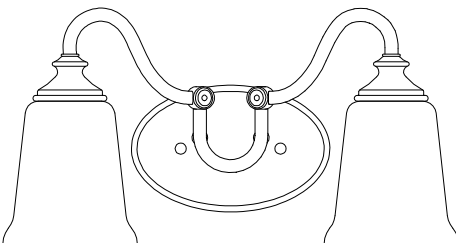

Assembly & Installation Instructions

CAUTION: Read instructions carefully and turn electricity off at main circuit breaker panel before beginning installation.

*****

WARNING - If any Special Control Devices are used with this Fixture, Follow the Instructions Carefully to assure full compliance with N.E.C. requirements. If there are any questions, contact a Qualified Electrical Contractor.

WARNING - This product contains chemicals known to the State of California to cause cancer, birth defects and /or other reproductive harm. Thoroughly wash hands after installing, handling, cleaning, or otherwise touching this product.

CAUTION - All glass is fragile, use care when handling Glass component(s) and or Lamp(s).

*****

CANOPY MOUNTING & WIRE CONNECTION ASSEMBLY STEPS:

1. D,E → A
2. K → D
3. B,A → C
4. F → G
5. H,J → D

*****

FIXTURE ASSEMBLY STEPS:

1. M,N → L
2. P → L

B, C, G & P
(NOT FURNISHED)
(NO INCLUIDA)
(NON FOURNIE)