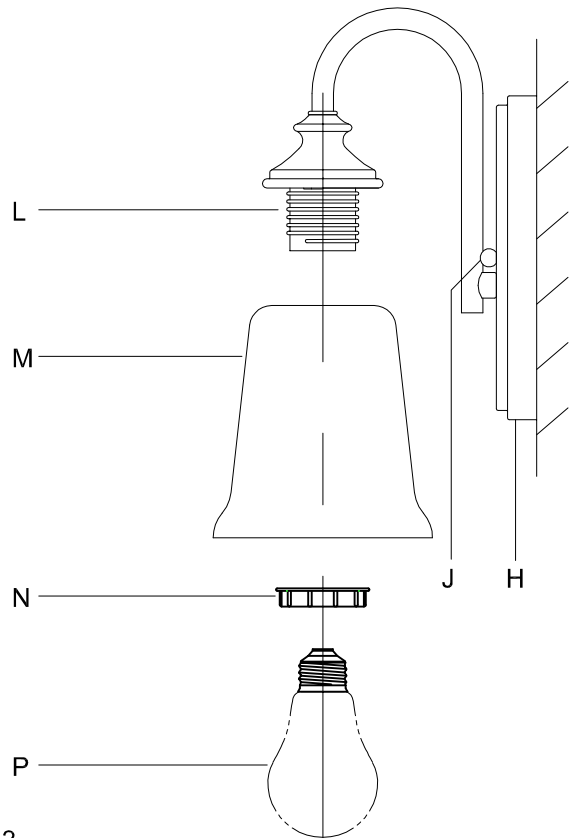

Assembly & Installation Instructions

CAUTION: Read instructions carefully and turn electricity off at main circuit breaker panel before beginning installation.

WARNING - If any Special Control Devices are used with this Fixture, Follow the Instructions Carefully to assure full compliance with N.E.C. requirements. If there are any questions, contact a Qualified Electrical Contractor.

CAUTION - All glass is fragile, use care when handling Glass component(s) and or Lamp(s).

CANOPY MOUNTING & WIRE CONNECTION ASSEMBLY STEPS:

1. D,E → A
2. K → D
3. B,A → C
4. F → G
5. H,J → D

FIXTURE ASSEMBLY STEPS:

1. M,N → L
2. P → L

B, C, G & P
(NOT FURNISHED)
(NO INCLUIDA)
(NON FOURNIE)

Instructions d'Assemblage et Installation

Mise en garde: Lire les instructions avec soin et couper le courant au disjoncteur central avant de commencer l'installation.