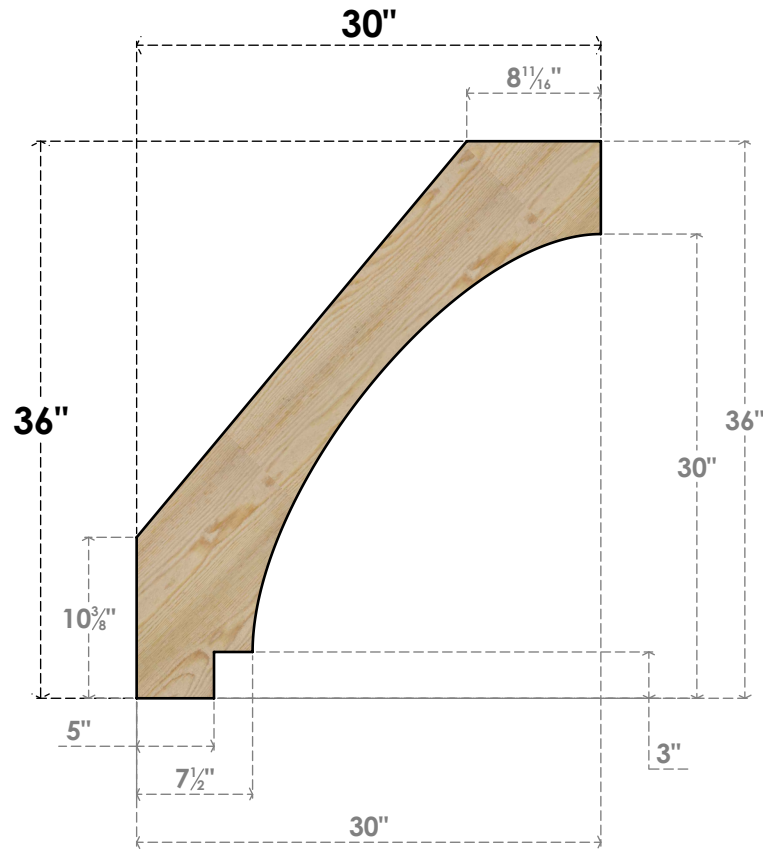

BRC06X30X36IMP00RDF

6"W X 30"D X 36"H IMPERIAL ROUGH SAWN BRACE, DOUGLAS FIR

SIDE

FRONT

EKENA MILLWORK
 2300 WEST MAIN ST.
 CLARKSVILLE, TX 75426
 TOLL FREE: 866-607-0453
 WWW.EKENAMILLWORK.COM

NOTES

1. INSTALLATION TO BE COMPLETED IN ACCORDANCE WITH MANUFACTURER'S SPECIFICATIONS.
2. DRAWING MAY NOT BE TO SCALE
3. THIS DRAWING IS INTENDED FOR DESIGN AND PLANNING PURPOSES ONLY.
4. ALL INFORMATION CONTAINED HEREIN WAS CURRENT AT THE TIME OF DEVELOPMENT BUT MUST BE REVIEWED AND APPROVED BY THE PRODUCT MANUFACTURER TO BE CONSIDERED ACCURATE.
5. PRODUCTS ARE NOT KILN DRIED. THIS ITEM IS UNIQUE AND WILL CONTAIN THE NATURAL VARIATIONS THAT THE WOOD SPECIES OFFERS. THIS MAY RESULT IN VARIATIONS UP TO 1/4"