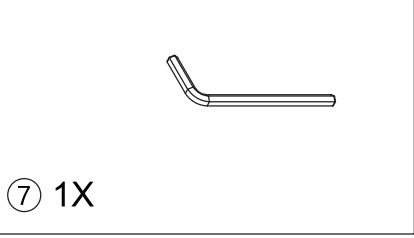

**Outdoor Wicker Table with
Aluminum Slatted Top
Assembly Instructions**

SKU:LTFA6758

email: domiservice01@outlook.com

① 1X

② 2X

③ 1X

④ 8X

M6X30

⑤ 6X

M6X35

⑥ 14X

D6

⑦ 1X

Step1

① 1X

② 2X