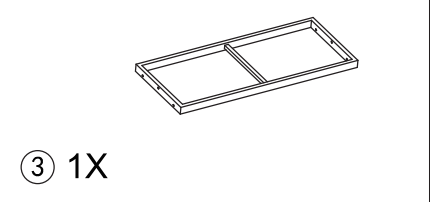

**Outdoor Wicker Table with
Aluminum Slatted Top
Assembly Instructions**

SKU:LTFA6758

email: domiservice01@outlook.com

① 1X

② 2X

③ 1X

④ 8X

M6X30