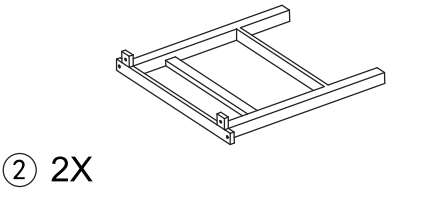

**Outdoor Wicker Table with
Aluminum Slatted Top
Assembly Instructions**

SKU:LTFA6758

email: domiservice01@outlook.com

① 1X

② 2X

③ 1X

④ 8X

M6X30

⑤ 6X

M6X35

⑥ 14X

D6

⑦ 1X

Step1

① 1X

② 2X