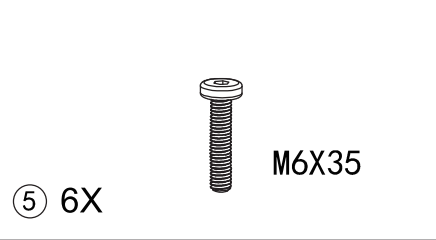

**Outdoor Wicker Table with
Aluminum Slatted Top
Assembly Instructions**

SKU:LTFA6758

email: domiservice01@outlook.com

① 1X

② 2X

③ 1X

④ 8X

M6X30

⑤ 6X

M6X35

⑥ 14X

D6

⑦ 1X

Step1

① 1X

② 2X