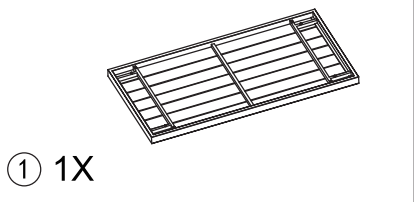

**Outdoor Wicker Table with
Aluminum Slatted Top
Assembly Instructions**

SKU:LTFA6758

email: domiservice01@outlook.com

① 1X

② 2X

③ 1X

④ 8X

M6X30

⑤ 6X

M6X35

⑥ 14X

D6

⑦ 1X

Step1

① 1X

② 2X