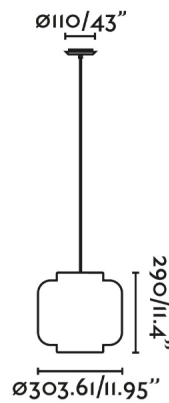

### General characteristics

Fixation	Ceiling
voltage	120V
Hertz	60Hz
Cable length	0.02 ft
Max. Power	15W