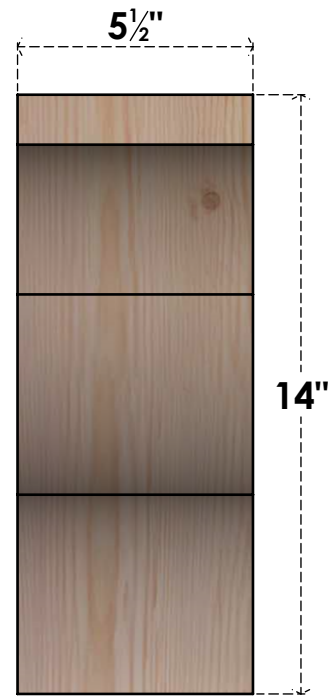

BRC06X14X14FST00SDF

5 1/2"W X 14"D X 14"H FUNSTON SMOOTH BRACE, DOUGLAS FIR

SIDE

FRONT

EKENA MILLWORK
 2300 WEST MAIN ST.
 CLARKSVILLE, TX 75426
 TOLL FREE: 866-607-0453
 WWW.EKENAMILLWORK.COM

NOTES

1. INSTALLATION TO BE COMPLETED IN ACCORDANCE WITH MANUFACTURER'S SPECIFICATIONS.
2. DRAWING MAY NOT BE TO SCALE
3. THIS DRAWING IS INTENDED FOR DESIGN AND PLANNING PURPOSES ONLY.
4. ALL INFORMATION CONTAINED HEREIN WAS CURRENT AT THE TIME OF DEVELOPMENT BUT MUST BE REVIEWED AND APPROVED BY THE PRODUCT MANUFACTURER TO BE CONSIDERED ACCURATE.
5. PRODUCTS ARE NOT KILN DRIED. THIS ITEM IS UNIQUE AND WILL CONTAIN THE NATURAL VARIATIONS THAT THE WOOD SPECIES OFFERS. THIS MAY RESULT IN VARIATIONS UP TO 1/4"