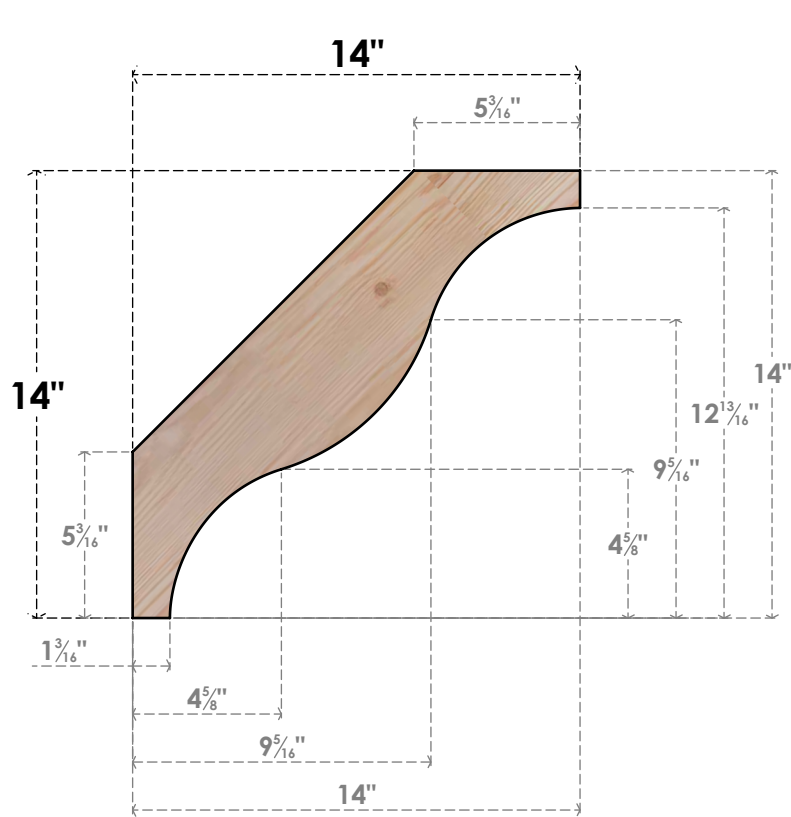

BRC06X14X14FST00SDF

5 1/2"W X 14"D X 14"H FUNSTON SMOOTH BRACE, DOUGLAS FIR

SIDE

FRONT

EKENA MILLWORK
 2300 WEST MAIN ST.
 CLARKSVILLE, TX 75426
 TOLL FREE: 866-607-0453
 WWW.EKENAMILLWORK.COM

NOTES

1. INSTALLATION TO BE COMPLETED IN ACCORDANCE WITH MANUFACTURER'S SPECIFICATIONS.
2. DRAWING MAY NOT BE TO SCALE
3. THIS DRAWING IS INTENDED FOR DESIGN AND PLANNING PURPOSES ONLY.
4. ALL INFORMATION CONTAINED HEREIN WAS CURRENT AT THE TIME OF DEVELOPMENT BUT MUST BE REVIEWED AND APPROVED BY THE PRODUCT MANUFACTURER TO BE CONSIDERED ACCURATE.
5. PRODUCTS ARE NOT KILN DRIED. THIS ITEM IS UNIQUE AND WILL CONTAIN THE NATURAL VARIATIONS THAT THE WOOD SPECIES OFFERS. THIS MAY RESULT IN VARIATIONS UP TO 1/4"