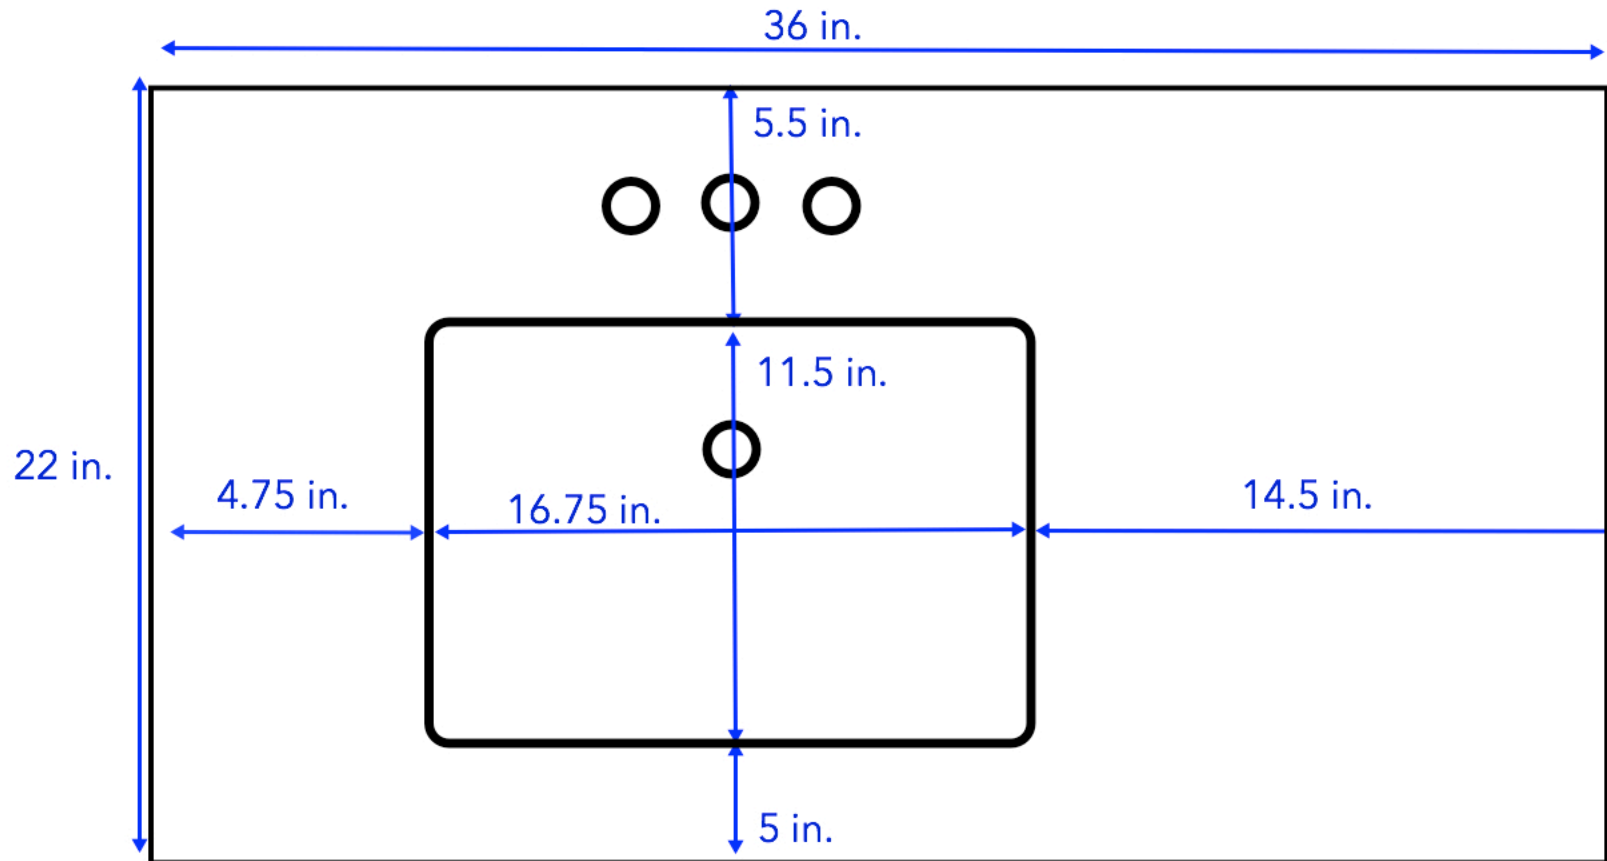

36-inch Vanity (Top View)

All measurements are approximate and rounded to the nearest quarter inch.
Please allow for a slight margin of error.