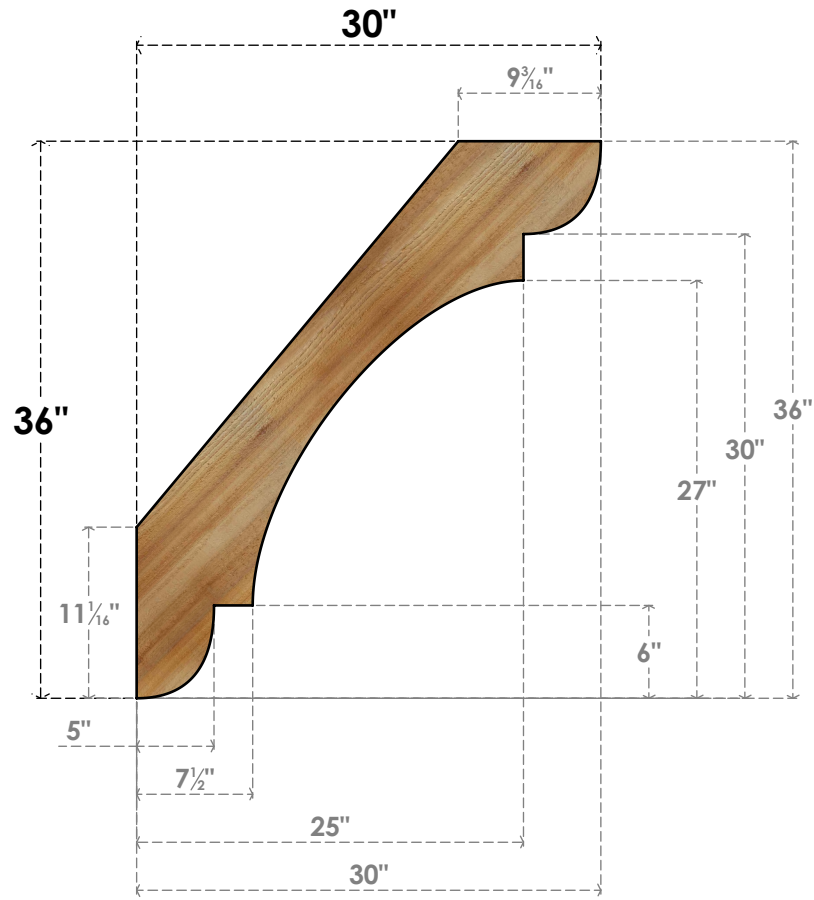

BRC06X30X36OLY00RWR

6"W X 30"D X 36"H OLYMPIC ROUGH SAWN BRACE, WESTERN RED CEDAR

SIDE

FRONT

EKENA MILLWORK
2300 WEST MAIN ST.
CLARKSVILLE, TX 75426
TOLL FREE: 866-607-0453
WWW.EKENAMILLWORK.COM

NOTES

1. INSTALLATION TO BE COMPLETED IN ACCORDANCE WITH MANUFACTURER'S SPECIFICATIONS.
2. DRAWING MAY NOT BE TO SCALE
3. THIS DRAWING IS INTENDED FOR DESIGN AND PLANNING PURPOSES ONLY.
4. ALL INFORMATION CONTAINED HEREIN WAS CURRENT AT THE TIME OF DEVELOPMENT BUT MUST BE REVIEWED AND APPROVED BY THE PRODUCT MANUFACTURER TO BE CONSIDERED ACCURATE.
5. PRODUCTS ARE NOT KILN DRIED. THIS ITEM IS UNIQUE AND WILL CONTAIN THE NATURAL VARIATIONS THAT THE WOOD SPECIES OFFERS. THIS MAY RESULT IN VARIATIONS UP TO 1/4"