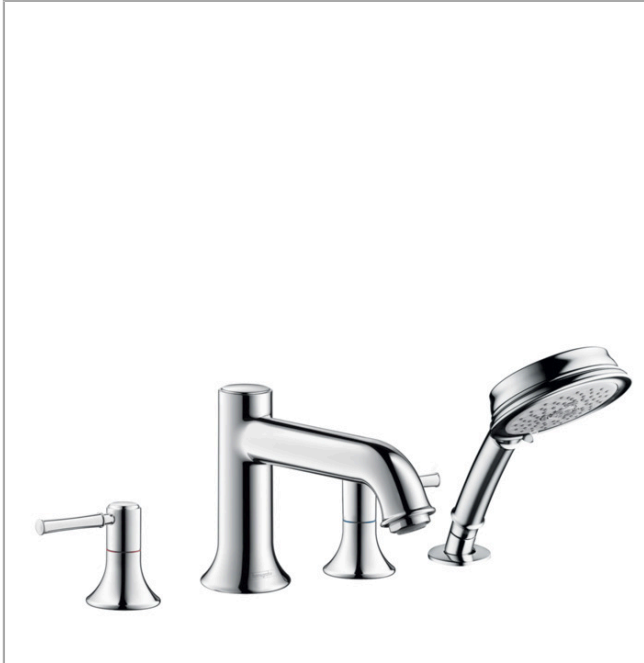

Talis C
4-Hole Roman Tub Set Trim with 1.8 GPM Handshower
 Finishes : **chrome** Part no. : **14315001**

Description

Features

- Flow: 5.15 GPM (19.5 L/Min)
- flow rate of hand shower at 3 bar: 1.8 GPM (6.8 L/Min)
- 90° ceramic valves
- Integrated double backflow prevention

Item details

List Price \$ 867.00

Technology

Compliance

Product image

Scale drawing

Talis C
4-Hole Roman Tub Set Trim with 1.8 GPM Handshower
 Finishes : **chrome** Part no. : **14315001**

Exploded drawing

Year of production: >07/18

Talis C
4-Hole Roman Tub Set Trim with 1.8 GPM Handshower
 Finishes : **chrome** Part no. : **14315001**

Spare parts list

Year of production: >07/18

Pos.	Description	Part no.	Price	PU
1	diverter knob	98607000	-	1
2	hollow set screw M6x6	97660000	-	1
3	aerator M24x1 (25 l/min)	13914000	-	1
4	selector assy	96775000	-	1
5	handle fixing set	98932000	-	1
6	handshower	04753000	-	1
7	filter packing	94246000	-	1
8	set of non return valves DW 15	94074000	-	1
9	escutcheon Ø 52 mm	97159000	-	1
10	shower holder	28071000	-	1
a	O-Ring 14x2,5	98189000	-	1
b	O-Ring 23x2,5	98183000	-	1
c	O-Ring 22x2	98185000	-	1
d	O-ring 9x2,5	98217000	-	1