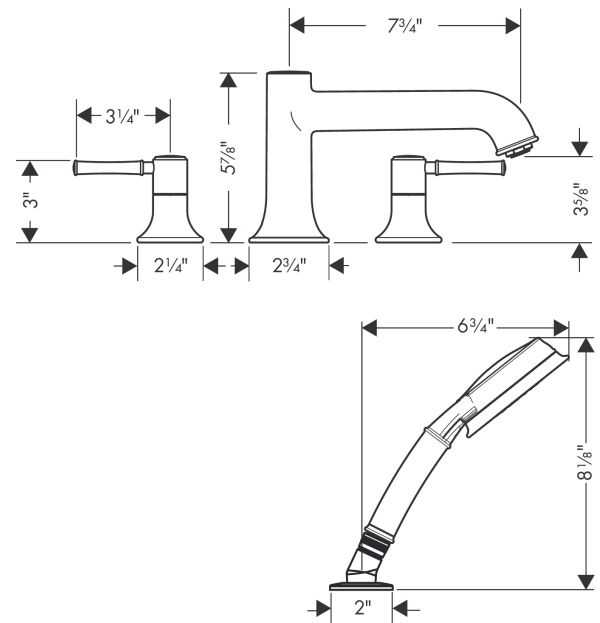

Talis C
4-Hole Roman Tub Set Trim with 1.8 GPM Handshower
 Finishes : **chrome** Part no. : **14315001**

Description

Features

- Flow: 5.15 GPM (19.5 L/Min)
- flow rate of hand shower at 3 bar: 1.8 GPM (6.8 L/Min)
- 90° ceramic valves
- Integrated double backflow prevention

Item details

List Price \$ 867.00

Technology

Compliance

Product image

Scale drawing

Talis C
4-Hole Roman Tub Set Trim with 1.8 GPM Handshower
 Finishes : **chrome** Part no. : **14315001**

Exploded drawing

Year of production: >07/18

Talis C
4-Hole Roman Tub Set Trim with 1.8 GPM Handshower
 Finishes : **chrome** Part no. : **14315001**

Spare parts list

Year of production: >07/18

Pos.	Description	Part no.	Price	PU
1	diverter knob	98607000	-	1
2	hollow set screw M6x6	97660000	-	1
3	aerator M24x1 (25 l/min)	13914000	-	1
4	selector assy	96775000	-	1
5	handle fixing set	98932000	-	1
6	handshower	04753000	-	1
7	filter packing	94246000	-	1
8	set of non return valves DW 15	94074000	-	1
9	escutcheon Ø 52 mm	97159000	-	1
10	shower holder	28071000	-	1
a	O-Ring 14x2,5	98189000	-	1
b	O-Ring 23x2,5	98183000	-	1
c	O-Ring 22x2	98185000	-	1
d	O-ring 9x2,5	98217000	-	1