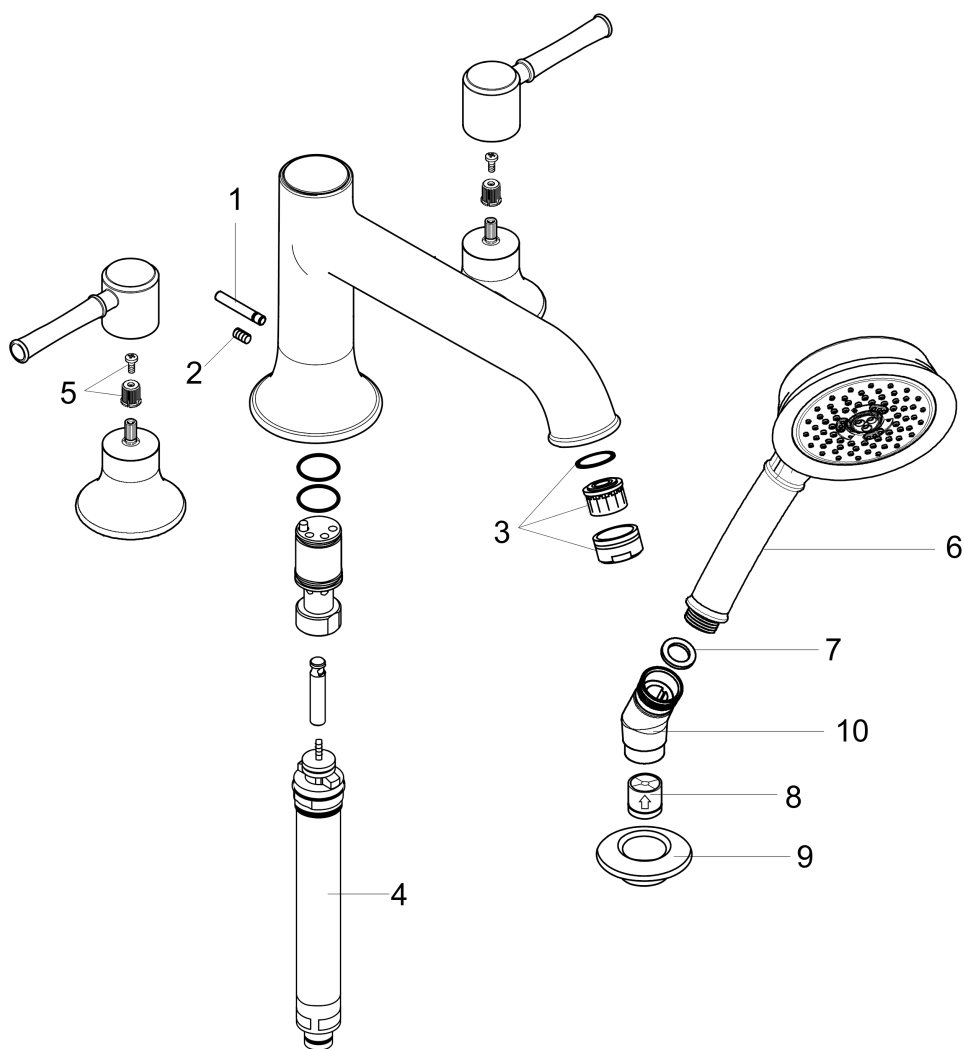

Talis C
4-Hole Roman Tub Set Trim with 1.8 GPM Handshower
 Finishes : **chrome** Part no. : **14315001**

Description

Features

- Flow: 5.15 GPM (19.5 L/Min)
- flow rate of hand shower at 3 bar: 1.8 GPM (6.8 L/Min)
- 90° ceramic valves
- Integrated double backflow prevention

Item details

List Price \$ 867.00

Technology

Compliance

Product image

Scale drawing

Talis C
4-Hole Roman Tub Set Trim with 1.8 GPM Handshower
 Finishes : **chrome** Part no. : **14315001**

Exploded drawing

Year of production: >07/18

Talis C
4-Hole Roman Tub Set Trim with 1.8 GPM Handshower
 Finishes : **chrome** Part no. : **14315001**

Spare parts list

Year of production: >07/18

Pos.	Description	Part no.	Price	PU
1	diverter knob	98607000	-	1
2	hollow set screw M6x6	97660000	-	1
3	aerator M24x1 (25 l/min)	13914000	-	1
4	selector assy	96775000	-	1
5	handle fixing set	98932000	-	1
6	handshower	04753000	-	1
7	filter packing	94246000	-	1
8	set of non return valves DW 15	94074000	-	1
9	escutcheon Ø 52 mm	97159000	-	1
10	shower holder	28071000	-	1
a	O-Ring 14x2,5	98189000	-	1
b	O-Ring 23x2,5	98183000	-	1
c	O-Ring 22x2	98185000	-	1
d	O-ring 9x2,5	98217000	-	1