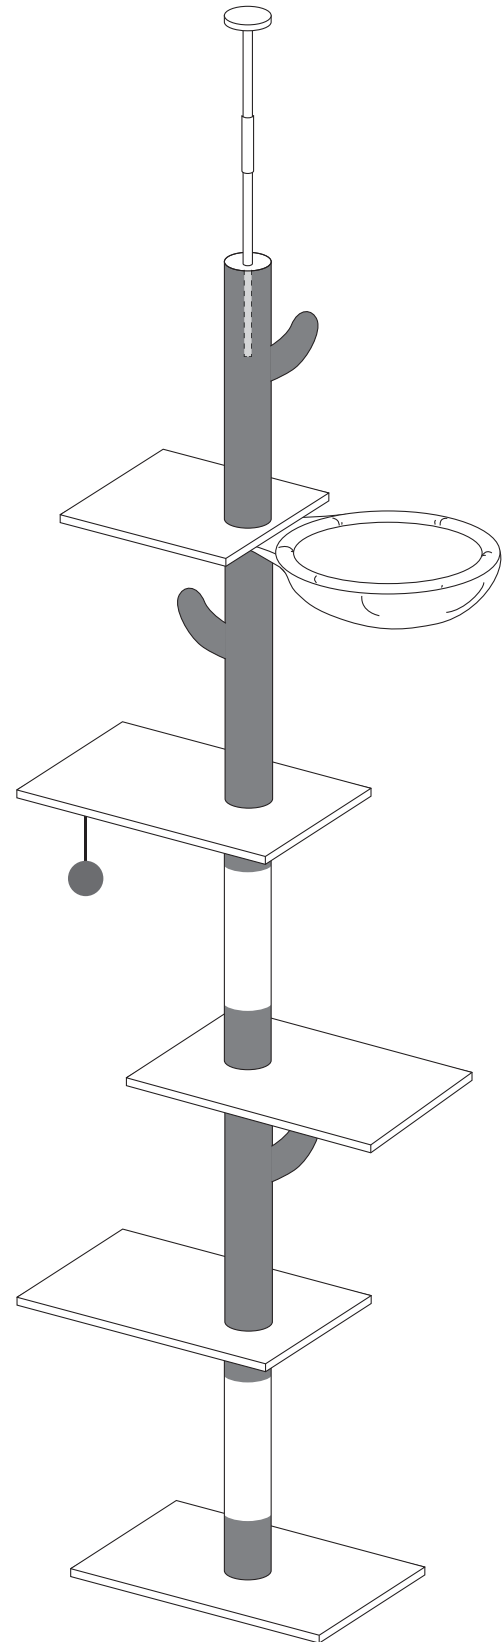

AMT0187

W1-40x10mm(1pc)

W2-85x10mm(3pcs)

W3-85x10mm(1pc)

W4-(1pc)

W5-(1pc)

W6-16x6mm(1pc)

W7-(1pc)

W8-(1pc)

W9-(1pc)

W10-(1pc)

A 400x240x15mm(1pc)

B 400x240x15mm(2pcs)

C 400x240x15mm(1pc)

D 300x300mm(1pc)

E 300x240x15mm(1pc)

F 440x69mm(2pcs)

G 440x69mm(2pcs)

H 440x69mm(1pc)

I (1pc)

J (1pc)

Replaceable Dangle Toy

- We are committed to delivering customer-driven products that live up to your high standards.
- We encourage you to write a review sharing your experiences with the product.
- For further services:
- Email us for further assistance: pawzroad@gmail.com.