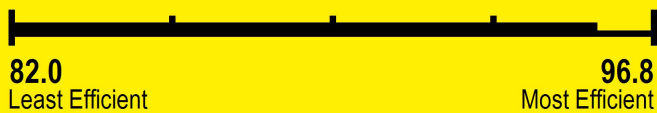

U.S. Government

Federal law prohibits removal of this label before consumer purchase.

ENERGYGUIDE

Boiler
Water
Natural Gas, Propane Gas

RINNAI
Model (I120C) REB-A3558FF-US

Efficiency Rating (AFUE)*

95.5

Range of Similar Models
* Annual Fuel Utilization Efficiency