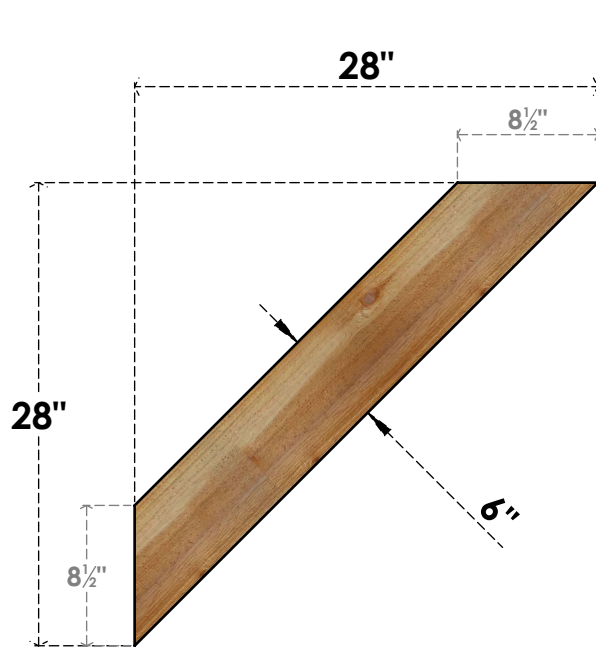

BRC06X28X28TRA00RWR

6"W X 28"D X 28"H TRADITIONAL ROUGH SAWN BRACE, WESTERN RED CEDAR

SIDE

FRONT

EKENA MILLWORK
2300 WEST MAIN ST.
CLARKSVILLE, TX 75426
TOLL FREE: 866-607-0453
WWW.EKENAMILLWORK.COM

NOTES

1. INSTALLATION TO BE COMPLETED IN ACCORDANCE WITH MANUFACTURER'S SPECIFICATIONS.
2. DRAWING MAY NOT BE TO SCALE
3. THIS DRAWING IS INTENDED FOR DESIGN AND PLANNING PURPOSES ONLY.
4. ALL INFORMATION CONTAINED HEREIN WAS CURRENT AT THE TIME OF DEVELOPMENT BUT MUST BE REVIEWED AND APPROVED BY THE PRODUCT MANUFACTURER TO BE CONSIDERED ACCURATE.
5. PRODUCTS ARE NOT KILN DRIED. THIS ITEM IS UNIQUE AND WILL CONTAIN THE NATURAL VARIATIONS THAT THE WOOD SPECIES OFFERS. THIS MAY RESULT IN VARIATIONS UP TO 1/4"