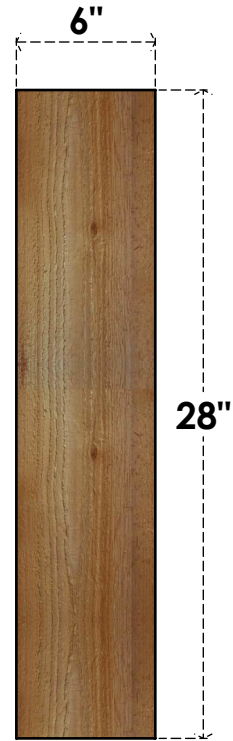

BRC06X28X28TRA00RWR

6"W X 28"D X 28"H TRADITIONAL ROUGH SAWN BRACE, WESTERN RED CEDAR

SIDE

FRONT

EKENA MILLWORK
2300 WEST MAIN ST.
CLARKSVILLE, TX 75426
TOLL FREE: 866-607-0453
WWW.EKENAMILLWORK.COM

NOTES

1. INSTALLATION TO BE COMPLETED IN ACCORDANCE WITH MANUFACTURER'S SPECIFICATIONS.
2. DRAWING MAY NOT BE TO SCALE
3. THIS DRAWING IS INTENDED FOR DESIGN AND PLANNING PURPOSES ONLY.
4. ALL INFORMATION CONTAINED HEREIN WAS CURRENT AT THE TIME OF DEVELOPMENT BUT MUST BE REVIEWED AND APPROVED BY THE PRODUCT MANUFACTURER TO BE CONSIDERED ACCURATE.
5. PRODUCTS ARE NOT KILN DRIED. THIS ITEM IS UNIQUE AND WILL CONTAIN THE NATURAL VARIATIONS THAT THE WOOD SPECIES OFFERS. THIS MAY RESULT IN VARIATIONS UP TO 1/4"