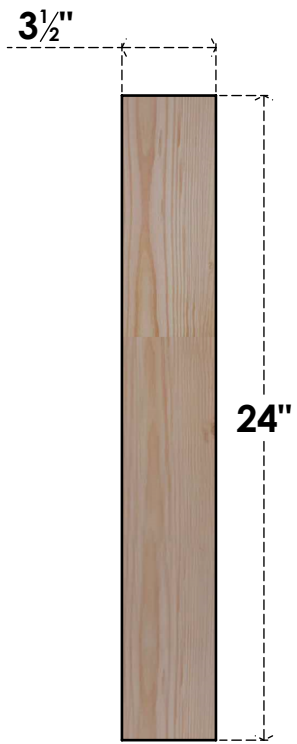

BRC04X24X24TRA00SDF

3 1/2"W X 24"D X 24"H TRADITIONAL SMOOTH BRACE, DOUGLAS FIR

SIDE

FRONT

EKENA MILLWORK
 2300 WEST MAIN ST.
 CLARKSVILLE, TX 75426
 TOLL FREE: 866-607-0453
 WWW.EKENAMILLWORK.COM

NOTES

1. INSTALLATION TO BE COMPLETED IN ACCORDANCE WITH MANUFACTURER'S SPECIFICATIONS.
2. DRAWING MAY NOT BE TO SCALE
3. THIS DRAWING IS INTENDED FOR DESIGN AND PLANNING PURPOSES ONLY.
4. ALL INFORMATION CONTAINED HEREIN WAS CURRENT AT THE TIME OF DEVELOPMENT BUT MUST BE REVIEWED AND APPROVED BY THE PRODUCT MANUFACTURER TO BE CONSIDERED ACCURATE.
5. PRODUCTS ARE NOT KILN DRIED. THIS ITEM IS UNIQUE AND WILL CONTAIN THE NATURAL VARIATIONS THAT THE WOOD SPECIES OFFERS. THIS MAY RESULT IN VARIATIONS UP TO 1/4"