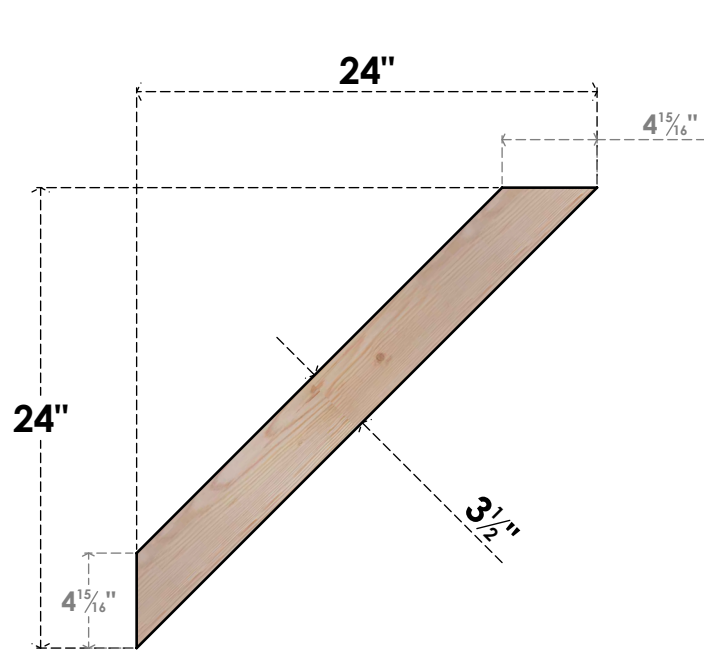

BRC04X24X24TRA00SDF

3 1/2"W X 24"D X 24"H TRADITIONAL SMOOTH BRACE, DOUGLAS FIR

SIDE

FRONT

EKENA MILLWORK
 2300 WEST MAIN ST.
 CLARKSVILLE, TX 75426
 TOLL FREE: 866-607-0453
 WWW.EKENAMILLWORK.COM

NOTES

1. INSTALLATION TO BE COMPLETED IN ACCORDANCE WITH MANUFACTURER'S SPECIFICATIONS.
2. DRAWING MAY NOT BE TO SCALE
3. THIS DRAWING IS INTENDED FOR DESIGN AND PLANNING PURPOSES ONLY.
4. ALL INFORMATION CONTAINED HEREIN WAS CURRENT AT THE TIME OF DEVELOPMENT BUT MUST BE REVIEWED AND APPROVED BY THE PRODUCT MANUFACTURER TO BE CONSIDERED ACCURATE.
5. PRODUCTS ARE NOT KILN DRIED. THIS ITEM IS UNIQUE AND WILL CONTAIN THE NATURAL VARIATIONS THAT THE WOOD SPECIES OFFERS. THIS MAY RESULT IN VARIATIONS UP TO 1/4"