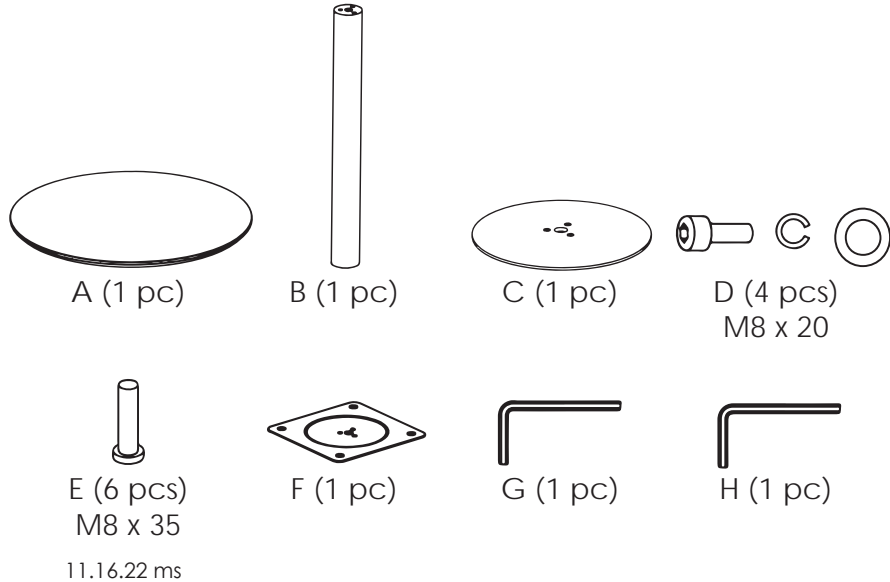

# Assembly Instructions

## -32 Bistro Table

PLEASE NOTE: Check that you have received all components and hardware before assembling. If you are missing any parts, contact your retailer.

1

During assembly, hand tighten screws only. When the screws are in place, tighten completely.