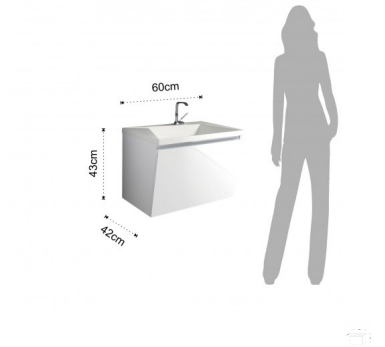

bathroom vanity B049

glossy white lacquered

Rating: Not Rated Yet

Price

Sales price 860,00 €

[Ask a question about this product](#)

Description

bathroom vanity B049

- suspended base size cm. W.60 x D.42 x H.43 (included sink)
- structure made in ecologic wooden particle panels
- front doors made in MDF
- fully glossy white lacquered
- mineralmarble sink • mixer tap and water stopper for sink not included

- hang objects glass shelf inside
- drawers with damped guides

pictured with:

B050 / Mirror

- mirror with light size cm. W.55 x D.8 x H.82,5
- suitable for Nr.1 bulb E14 max 40W (not included)