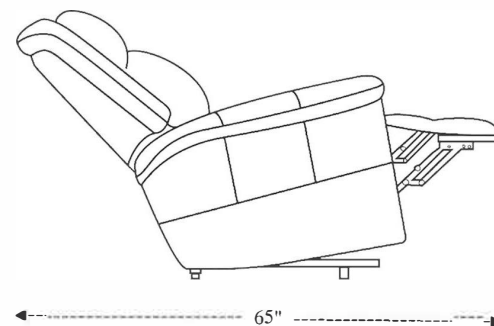

# Power Reclining Sofa

Overall Dimensions	87" x 39" x 41.5"
Overall Width	87"
Overall Depth	39"
Overall Height	41.5"
Overall Weight	271.2 lbs.
Fully Reclined	65"
Distance from Wall	4"
Back of Seat to end of Chaise	40"
Leg Height <small>(Distance from Foot Rest to Floor in Full Recline)</small>	21"
Head Height <small>(Distance from Headrest to Floor in Full Recline)</small>	33"

Seat Width	23"
Seat Depth	21.5"
Seat Height	21"
Arm Width	8.5"
Arm Depth	18.5"
Arm Height	26"
Back Width	25"
Back Height	22"
Headrest Extended from Back	7"

# Power Reclining Tilt Console Loveseat

Overall Dimensions	76" x 39" x 41.5"
Overall Width	76"
Overall Depth	39"
Overall Height	41.5"
Overall Weight	268.1 lbs.
Fully Reclined	65"
Distance from Wall	4"
Back of Seat to end of Chaise	40"
Leg Height <small>(Distance from Foot Rest to Floor in Full Recline)</small>	21"
Head Height <small>(Distance from Headrest to Floor in Full Recline)</small>	33"

# Power Recliner

Overall Dimensions	40" x 39" x 41.5"
Overall Width	40"
Overall Depth	39"
Overall Height	41.5"
Overall Weight	138.9 lbs.
Fully Reclined	65"
Distance from Wall	4"
Back of Seat to end of Chaise	40"
Leg Height <small>(Distance from Foot Rest to Floor in Full Recline)</small>	21"
Head Height <small>(Distance from Headrest to Floor in Full Recline)</small>	33"