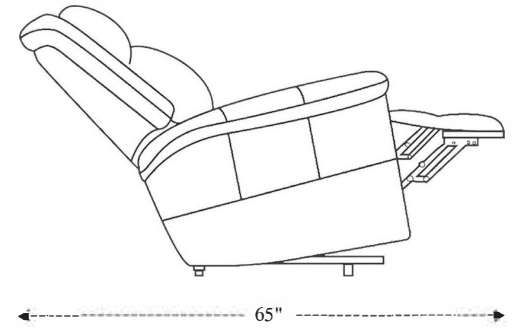

# Power Reclining Sofa

Overall Dimensions	87" x 39" x 41.5"
Overall Width	87"
Overall Depth	39"
Overall Height	41.5"
Overall Weight	271.2 lbs.
Fully Reclined	65"
Distance from Wall	4"
Back of Seat to end of Chaise	40"
Leg Height <small>(Distance from Foot Rest to Floor in Full Recline)</small>	21"
Head Height <small>(Distance from Headrest to Floor in Full Recline)</small>	33"

Seat Width	23"
Seat Depth	21.5"
Seat Height	21"
Arm Width	8.5"
Arm Depth	18.5"
Arm Height	26"
Back Width	25"
Back Height	22"
Headrest Extended from Back	7"

# Power Reclining Tilt Console Loveseat

Overall Dimensions	76" x 39" x 41.5"
Overall Width	76"
Overall Depth	39"
Overall Height	41.5"
Overall Weight	268.1 lbs.
Fully Reclined	65"
Distance from Wall	4"
Back of Seat to end of Chaise	40"
Leg Height <small>(Distance from Foot Rest to Floor in Full Recline)</small>	21"
Head Height <small>(Distance from Headrest to Floor in Full Recline)</small>	33"

# Power Recliner

Overall Dimensions	40" x 39" x 41.5"
Overall Width	40"
Overall Depth	39"
Overall Height	41.5"
Overall Weight	138.9 lbs.
Fully Reclined	65"
Distance from Wall	4"
Back of Seat to end of Chaise	40"
Leg Height <small>(Distance from Foot Rest to Floor in Full Recline)</small>	21"
Head Height <small>(Distance from Headrest to Floor in Full Recline)</small>	33"