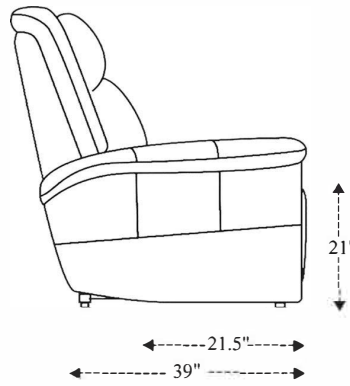

# Power Reclining Sofa

Overall Dimensions	87" x 39" x 41.5"
Overall Width	87"
Overall Depth	39"
Overall Height	41.5"
Overall Weight	271.2 lbs.
Fully Reclined	65"
Distance from Wall	4"
Back of Seat to end of Chaise	40"
Leg Height <small>(Distance from Foot Rest to Floor in Full Recline)</small>	21"
Head Height <small>(Distance from Headrest to Floor in Full Recline)</small>	33"

Seat Width	23"
Seat Depth	21.5"
Seat Height	21"
Arm Width	8.5"
Arm Depth	18.5"
Arm Height	26"
Back Width	25"
Back Height	22"
Headrest Extended from Back	7"

# Power Reclining Tilt Console Loveseat

Overall Dimensions	76" x 39" x 41.5"
Overall Width	76"
Overall Depth	39"
Overall Height	41.5"
Overall Weight	268.1 lbs.
Fully Reclined	65"
Distance from Wall	4"
Back of Seat to end of Chaise	40"
Leg Height <small>(Distance from Foot Rest to Floor in Full Recline)</small>	21"
Head Height <small>(Distance from Headrest to Floor in Full Recline)</small>	33"

# Power Recliner

Overall Dimensions	40" x 39" x 41.5"
Overall Width	40"
Overall Depth	39"
Overall Height	41.5"
Overall Weight	138.9 lbs.
Fully Reclined	65"
Distance from Wall	4"
Back of Seat to end of Chaise	40"
Leg Height <small>(Distance from Foot Rest to Floor in Full Recline)</small>	21"
Head Height <small>(Distance from Headrest to Floor in Full Recline)</small>	33"