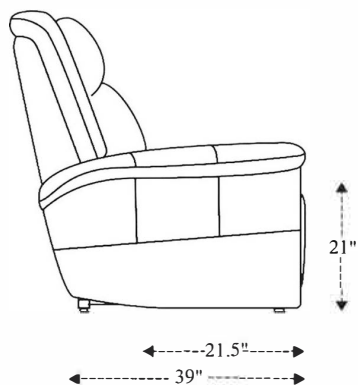

# Power Reclining Sofa

Overall Dimensions	87" x 39" x 41.5"
Overall Width	87"
Overall Depth	39"
Overall Height	41.5"
Overall Weight	271.2 lbs.
Fully Reclined	65"
Distance from Wall	4"
Back of Seat to end of Chaise	40"
Leg Height <small>(Distance from Foot Rest to Floor in Full Recline)</small>	21"
Head Height <small>(Distance from Headrest to Floor in Full Recline)</small>	33"

Seat Width	23"
Seat Depth	21.5"
Seat Height	21"
Arm Width	8.5"
Arm Depth	18.5"
Arm Height	26"
Back Width	25"
Back Height	22"
Headrest Extended from Back	7"

# Power Reclining Tilt Console Loveseat

Overall Dimensions	76" x 39" x 41.5"
Overall Width	76"
Overall Depth	39"
Overall Height	41.5"
Overall Weight	268.1 lbs.
Fully Reclined	65"
Distance from Wall	4"
Back of Seat to end of Chaise	40"
Leg Height <small>(Distance from Foot Rest to Floor in Full Recline)</small>	21"
Head Height <small>(Distance from Headrest to Floor in Full Recline)</small>	33"

# Power Recliner

Overall Dimensions	40" x 39" x 41.5"
Overall Width	40"
Overall Depth	39"
Overall Height	41.5"
Overall Weight	138.9 lbs.
Fully Reclined	65"
Distance from Wall	4"
Back of Seat to end of Chaise	40"
Leg Height <small>(Distance from Foot Rest to Floor in Full Recline)</small>	21"
Head Height <small>(Distance from Headrest to Floor in Full Recline)</small>	33"