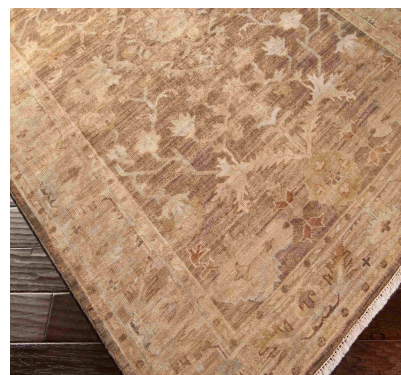

Hillcrest HIL-9011

CORNER DETAIL

DETAILS

100% NZ Wool
Hand Knotted
Low Pile
Thickness: 0.4"
Made in India

SIZES AVAILABLE

2' x 3'
5'6" x 8'6"
18" Sample