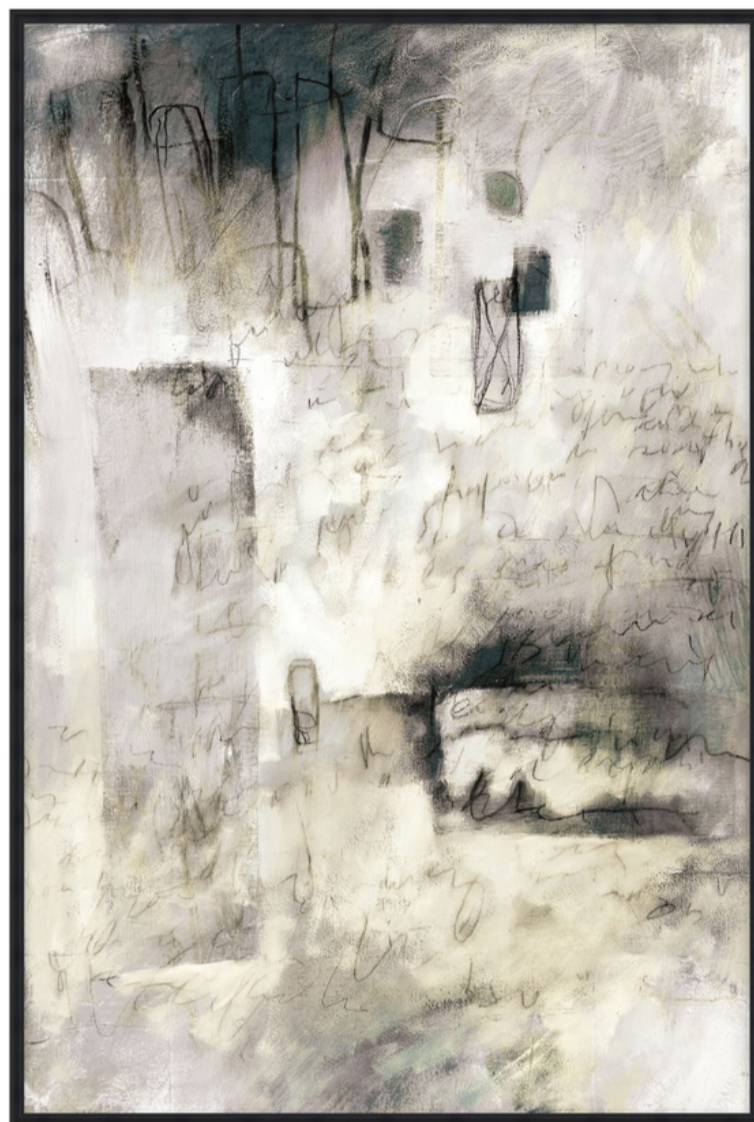

THEODORE ALEXANDER

Displaced Scribbles 1

D2804S56072-4730

Displaced Scribbles 1 is a pensive, dreamlike work in the style of the Lyrical Abstraction Movement of the mid-20th century. Fluid, abstract forms move carefully across the canvas as scrawlings take the shape of written word. An entrance into the inner mind, Displaced Scribbles 1 is an accomplished piece in a dreamy palette of dark slate grey, bone, linen, and light grey. Enchanting and poetic, Displaced Scribbles 1 becomes a window to the self in this beautiful addition to ART by TA.

► Canvas, Hand Embellished Semi Gloss, F1336 - Black Texture Floater Frame - Width: 0.375

W 16 x D 2 x H 24 inches

Material(s):

Collection: Art by TA

Style: Modern / Formal Modern

Type: Décor / Wall Art