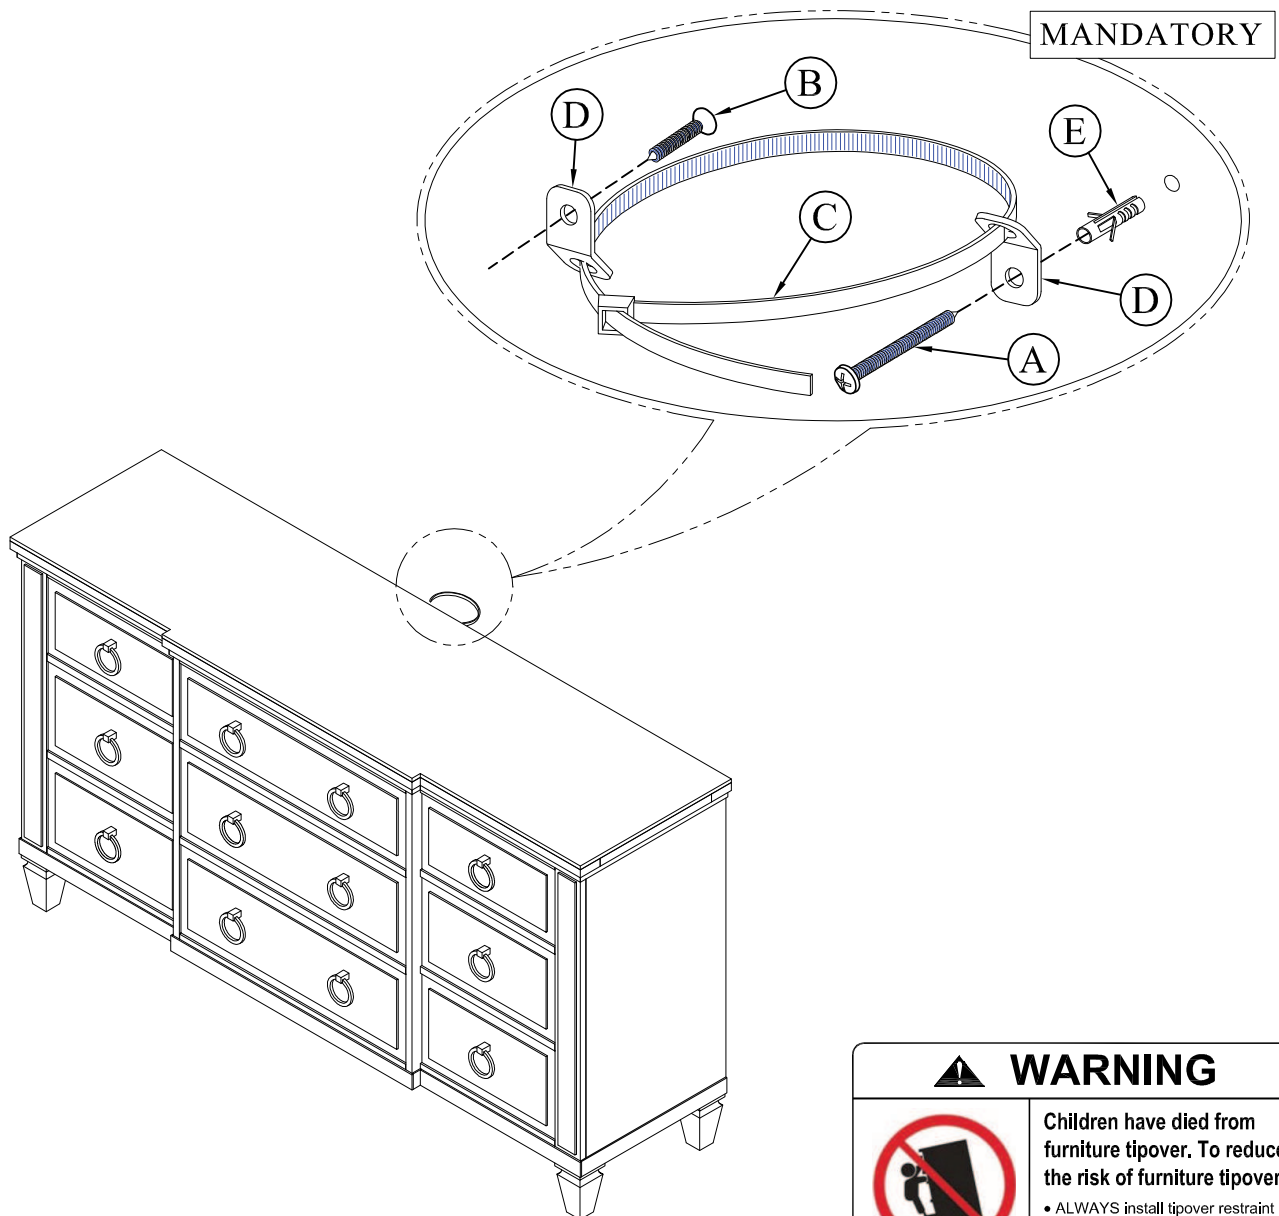

ASSEMBLY INSTRUCTION

1020-290 DRESSER

American
WOODCRAFTERS
Well Crafted Home Comfort

BEFORE YOU START ASSEMBLING,
PLEASE MAKE SURE ALL PARTS & HARDWARE ARE INCLUDE IN BOX :

NO	PARTS	QTY
1	DRESSER	1 PC

NO	HARDWARE	QTY
A	SCREW Ø8 x 2"	1 PC
B	SCREW Ø8 x 5/8"	1 PC
C	RESTRAINT STRAP	1 PC
D	BRACKET	2 PCS
E	PLASTIC ANCHOR	1 PC

⚠ WARNING

Children have died from furniture tipover. To reduce the risk of furniture tipover:

- ALWAYS install tipover restraint provided.
- NEVER put a TV on this product.
- NEVER allow children to stand, climb or hang on drawers, doors, or shelves.
- NEVER open more than one drawer at a time.
- Place heaviest items in the lowest drawers.

This is a permanent label. Do not remove!